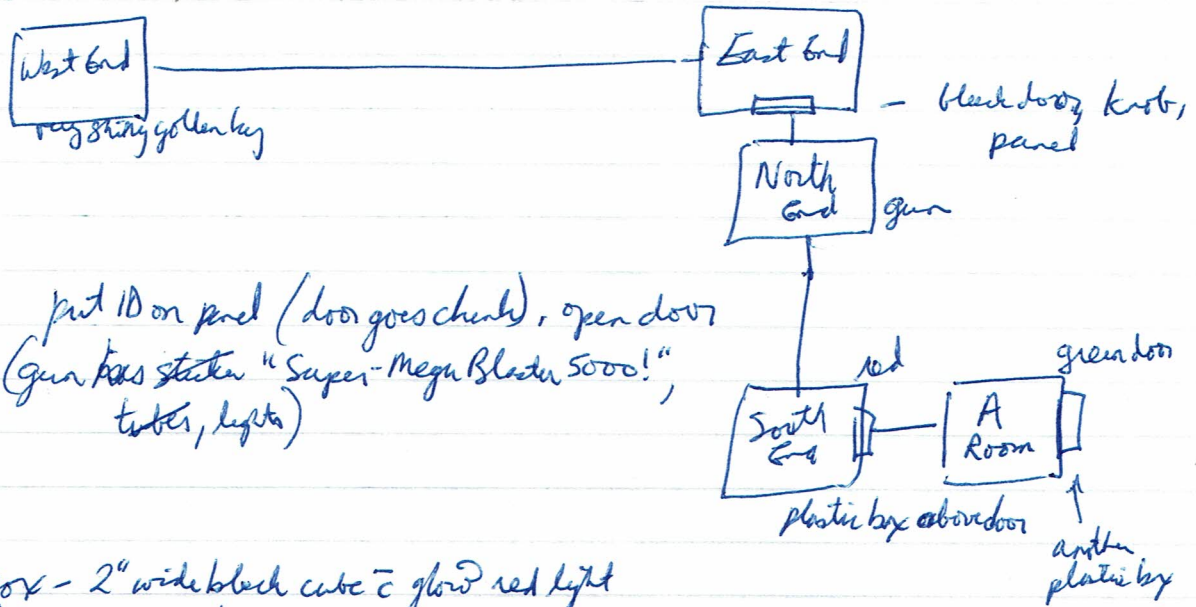

AGGRAVATION  
(Annoy 2)

annoy2.hex

put ID on panel (door goes chunk), open door  
(gun has sticker "Super-Mega Blaster 5000!",  
tubes, lights)

box - 2" wide black cube c glow red light  
door is red, featureless polymer

ring  $\Rightarrow$  red light turns into a green light! open door.

2nd box in "A room"