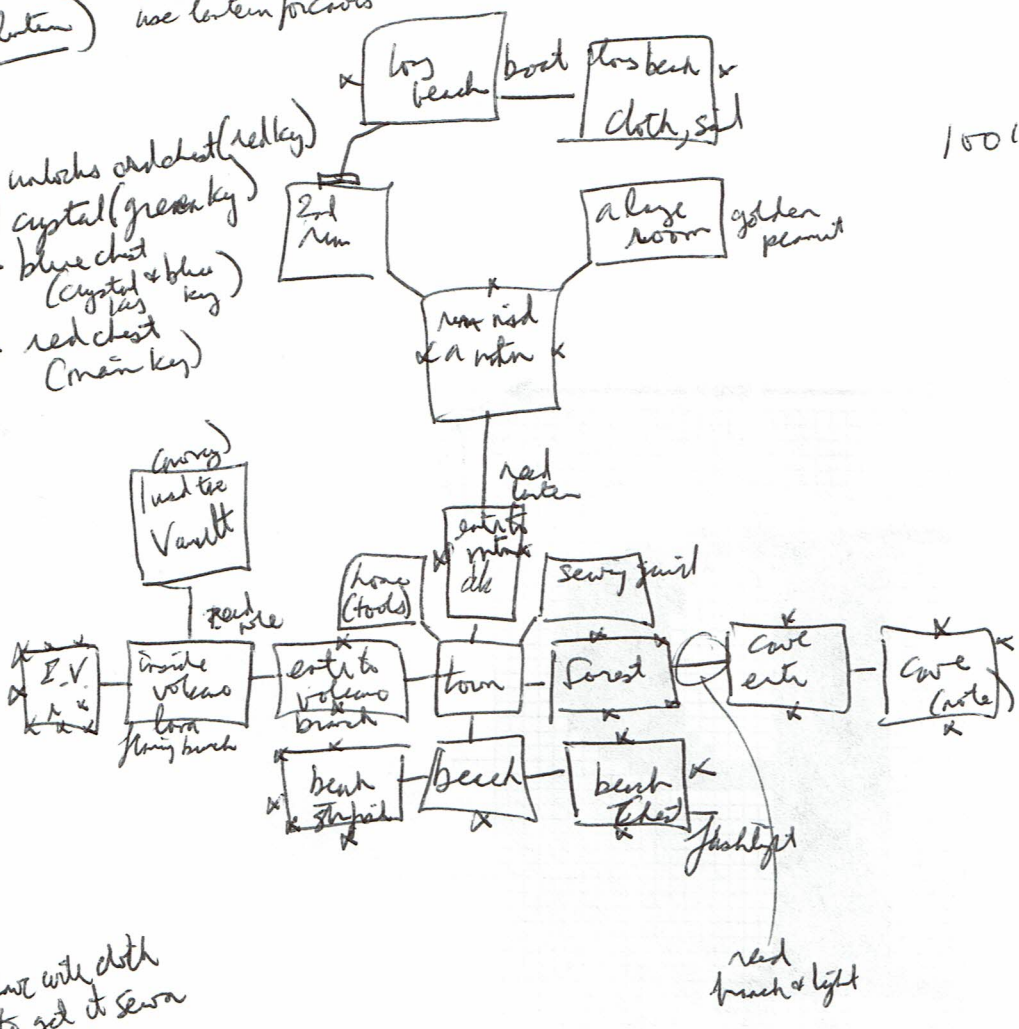

AMNESIA  
 (amnesia . gam)  
 (9:50 - 10:25)  
 1 AM ~~NZSA~~ SEAN  
 ASGA MN

[beach] abt. rock. spirit guide. look under rock (key)  
 n [town] n w [home] (tools to buy) // re. [sewage] give X?  
 find branch doesn't light dkers? (note for vault)  
 buy tools (lanten) use lantern for covs

opening key unlocks chest (red key)  
 red key and crystal (green key)  
 green key open blue chest (crystal & blue key)  
 blue key open red chest (main key)

150/110 pts out of 100

(leave with cloth to get to sewer)