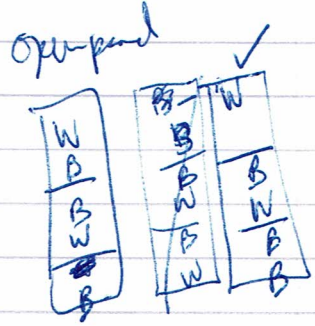

BASE OF THE BUILDINGS
bb, 25

from alien in shed

- see alien in blue time, white light, goggles set this machine.
- takes case in mist to lab
- opens in keycard & rets
- at hospital visiting; removes goggles
- alien enters cylinder (w) & all becomes real.

wear goggles (can see mist)
set blaster to stun
pull switch

shoot X (while wearing cloth messe you ain insulation)

Part of the
 258010
 25.00

Handwritten notes at the top of the page, partially obscured.

- put card in slot (is closed)
- shoot prof (with blaster set to 'stun')
- push switch (when mist is at far wall)

Handwritten notes on the right side of the page, possibly describing a procedure or observation.

Handwritten notes on the left side of the page, including the word 'approx'.

Handwritten notes on the left side of the page, including the word 'approx'.

Handwritten notes at the bottom right of the page.