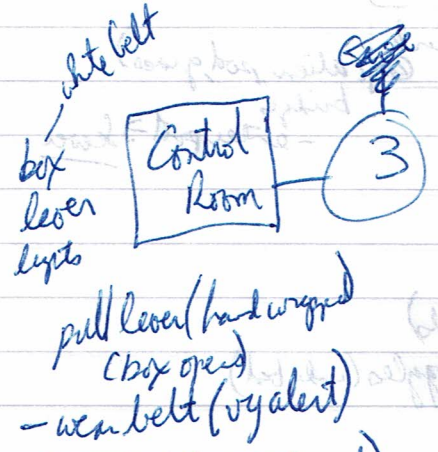

BASE OF THE BUILDINGS
bb, 25

from alien in shed

- see alien in blue time, white light, goggles set this machine.
- takes case in mist to lab
- opens in keycard & rets
- at hospital visiting; removes goggles
- alien enters cylinder (w) & all becomes real.

wear goggles (can see mist)
set blaster to stun
pull switch

shoot X (while wearing cloth messe you ain insulation)

Part of the
 258010
 25.00

Handwritten notes at the top of the page, partially obscured.

- put card in slot (is closed)
- shoot prof (with blaster set to 'stun')
- push switch (when mist is at far wall)

Handwritten notes on the right side of the page, possibly describing a procedure or observation.