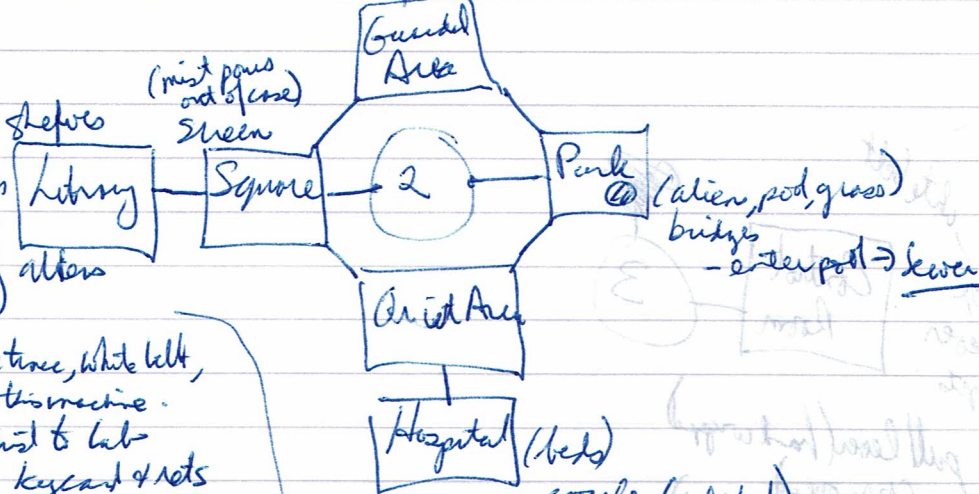

BASE OF THE BUILDINGS
bb, 25

from alien in shed

- see alien in blue time, white light, goggles set this machine.
- takes case in mist to lab
- opens in keycard & rets
- at hospital visiting; removes goggles
- alien enters cylinder (w) & all becomes real.

wear goggles (can see mist)
set blaster to stun
pull switch

shoot X (while wearing cloth messe you ain insulation)

Part of the
 258010
 25.00

Handwritten notes at the top of the page, partially obscured.

- put card in slot (is closed)
- shoot prof (with blaster set to 'stun')
- push switch (when mist is at far wall)

Handwritten notes on the right side of the page, possibly describing a procedure or observation.

Handwritten notes on the left side of the page, including the word 'approx'.

Handwritten notes on the left side of the page, including the word 'approx'.

Handwritten notes at the bottom right of the page.