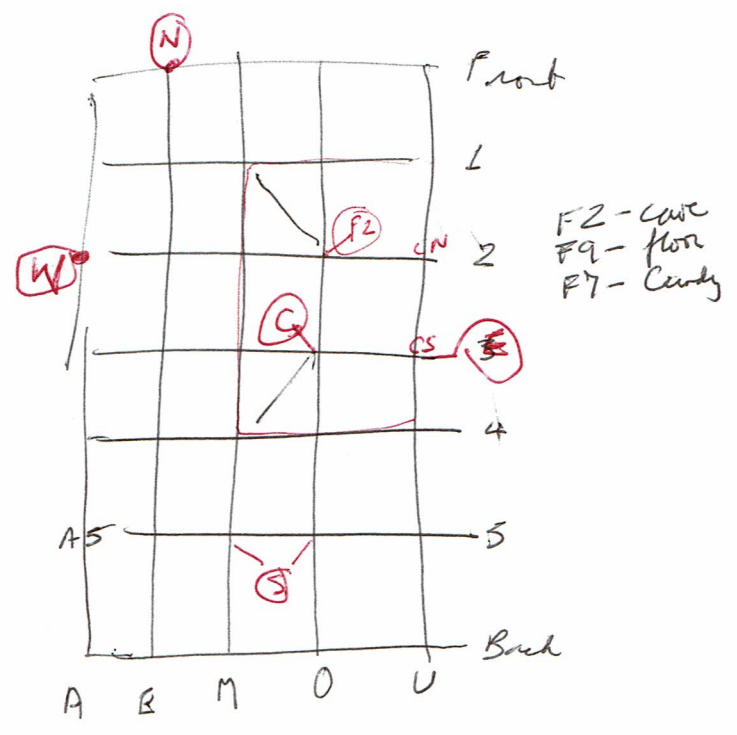

push grey btn (on page) { email will be re: get to cages & reboot servers, all 5 of them }

x rlap { laptop, closed } open computer { Floyd } use the computer.

BOOK AND VOLUME

- Wendy @ Rel Of Co Tr (Abel + 2nd)
- Nora @ airport
- Esten @ East Beam
- Sophie @ City Hall (s end of main)
- Cindy @ F7 (main campus)

x Wendy (red button) press button.

Kent: (at work) F2 - downstairs lab, maybe behind.  
 sleep (paper: bus @ F2 needs password) be nice to him.  
 (at work) Nora needs to be off track.  
hold red button

screwed panel under ~~C~~ C sewer.

CF 20110402 - 01  
 - 14