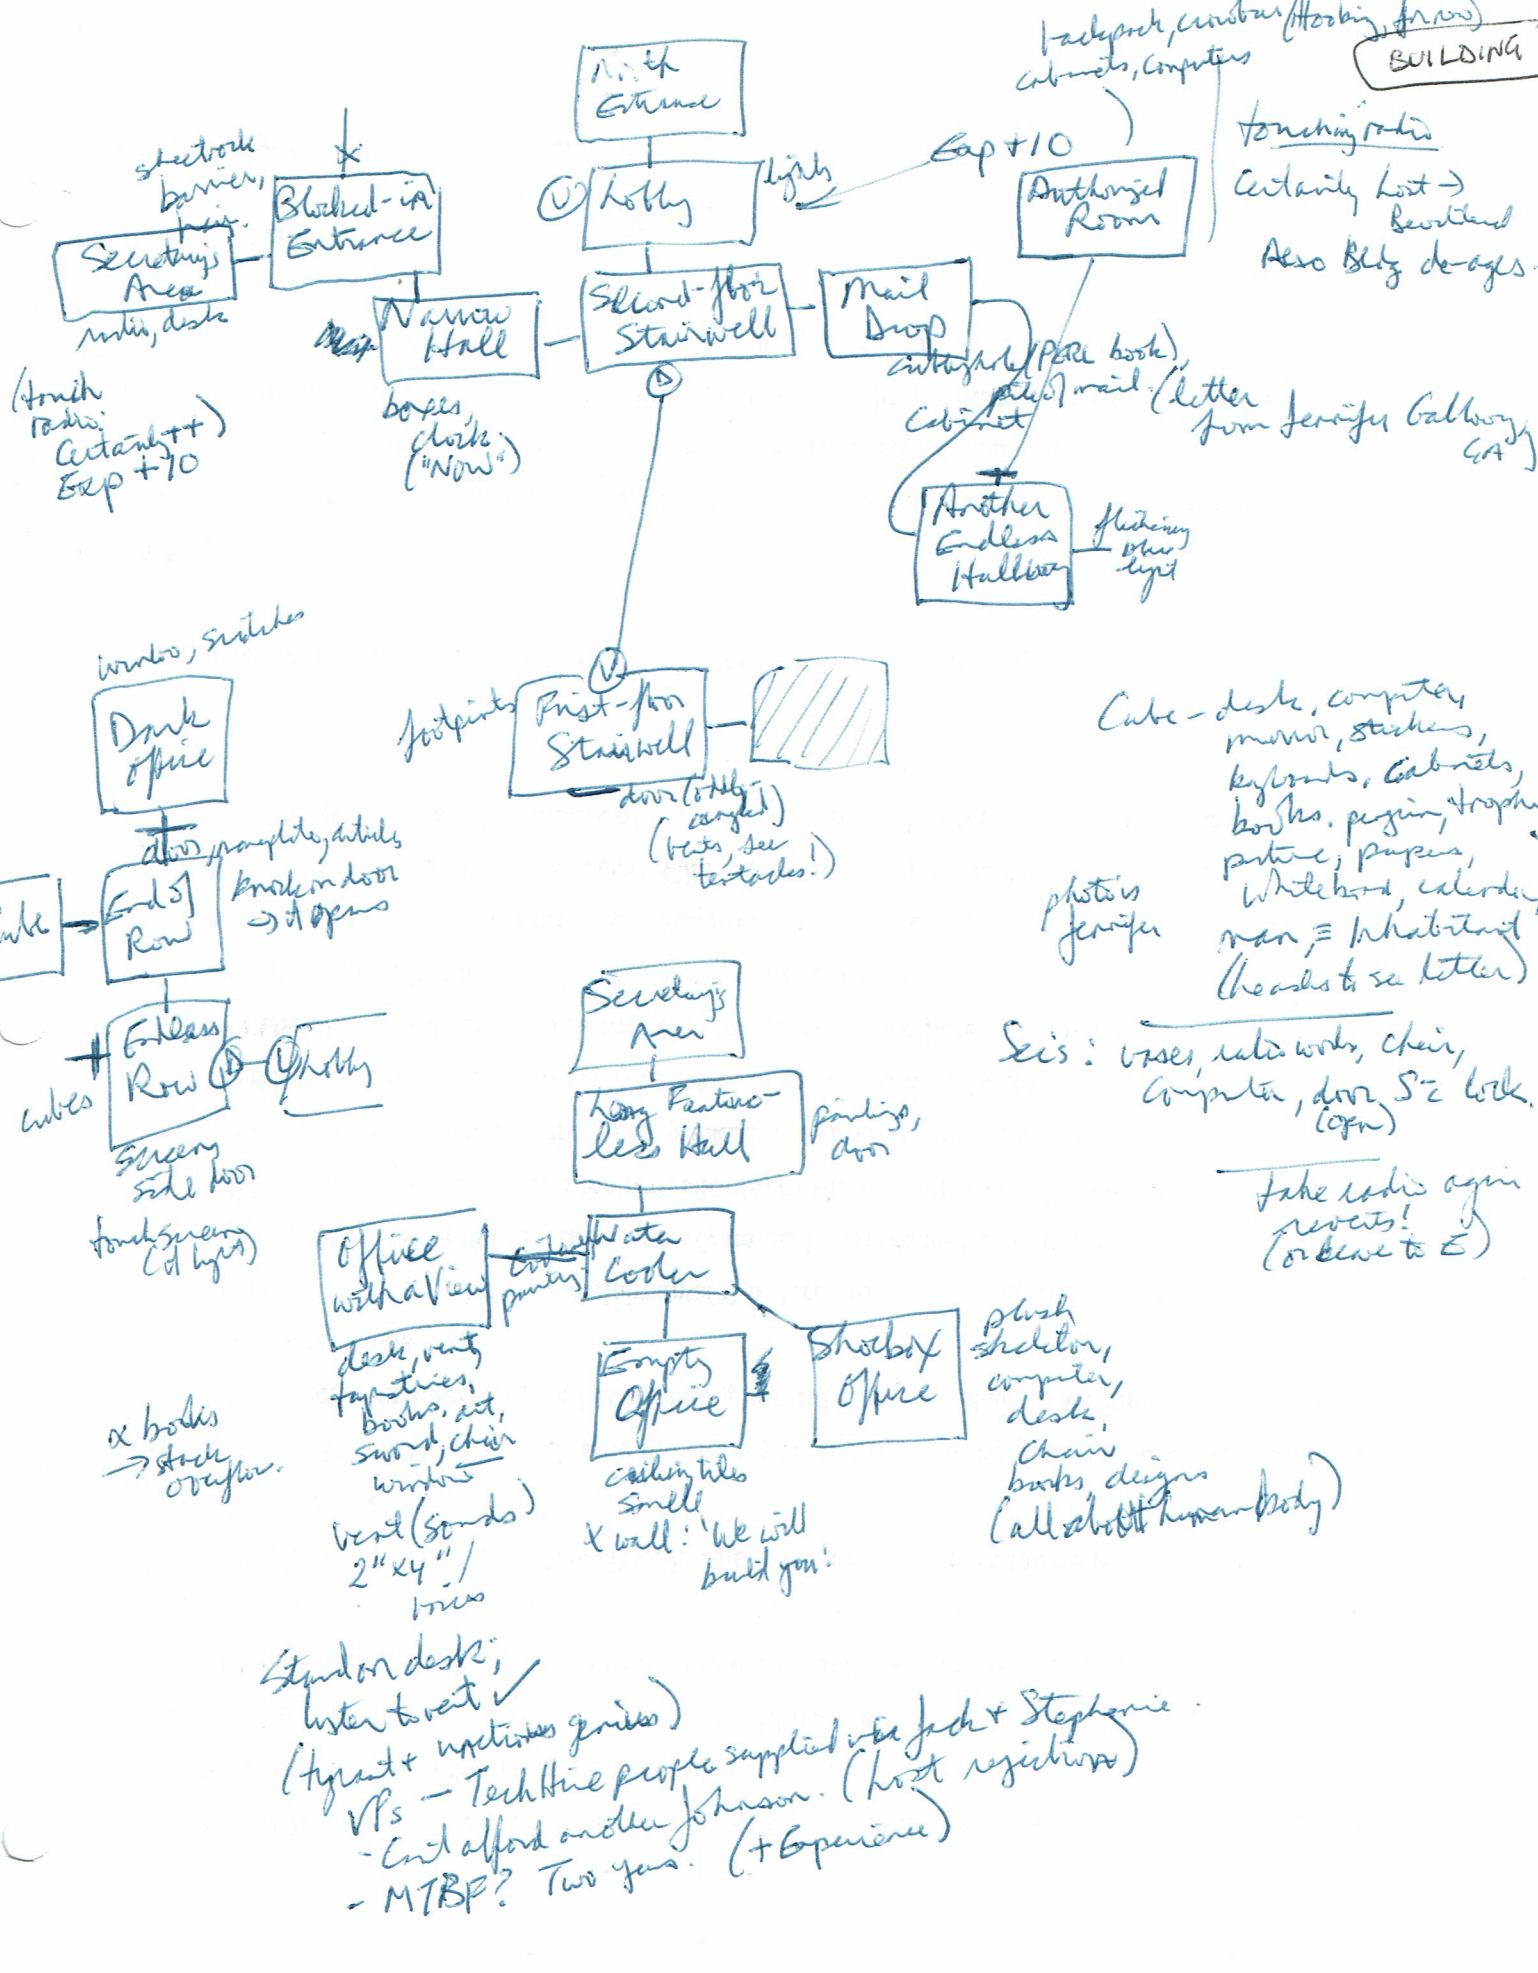

BUILDING

backpack, comb, (Hobby, from) cabinets, computers

touching radio
Certainly lost -> Revisited
Also Bldg deages.

stacked barrier, fire.
Secretaries Area
mills, desk

(touch radio; certainly++)
Exp +70

Narrow Hall
boxes, clock ("Now")

Mail Drop
cabinet, (Pete book),
mail (letter from Jennifer Galbraith, CA)

Another Endless Hallway
flushing over light

Footprints
First-floor Stairwell
door (it's changed)
(water, see testicles!)

Cube - desk, computer, mirror, stickers, keyboards, cabinets, books, paper, trophy, picture, papers, whiteboard, calendar, man, = inhabited (he asks to see letter)

Seis: uses radio work, chair, computer, door 5'2 lock (open)

fake radio again reverts!
(or back to E)

wombo, switches

Dark Office

Cube -> End of Row
dirt, pamphlets, articles
knock on door -> it opens

Endless Row
cubes
screens
side door

Secretaries Area
Reception-less Hall
painting, door

Office with a View
desk, vent, tapestries, books, art, sword, chair, window
vent (sounds) 2" x 4" / 1mics
x bodis -> stack overflow.

Office Coder
Empty Office
ceiling tiles
Smell
x wall: "We will build you!"

Storage Office
plush skeleton, computer, desk, chair, books, design
(all about humankind)

Stand on desk; water to vent ✓
(Hygiene + waterless gloves)
VPs - Techline people supplied via Jack + Stephanie
- Can't afford another Johnson. (lost registrations)
- MTBP? Two years. (+ Experience)