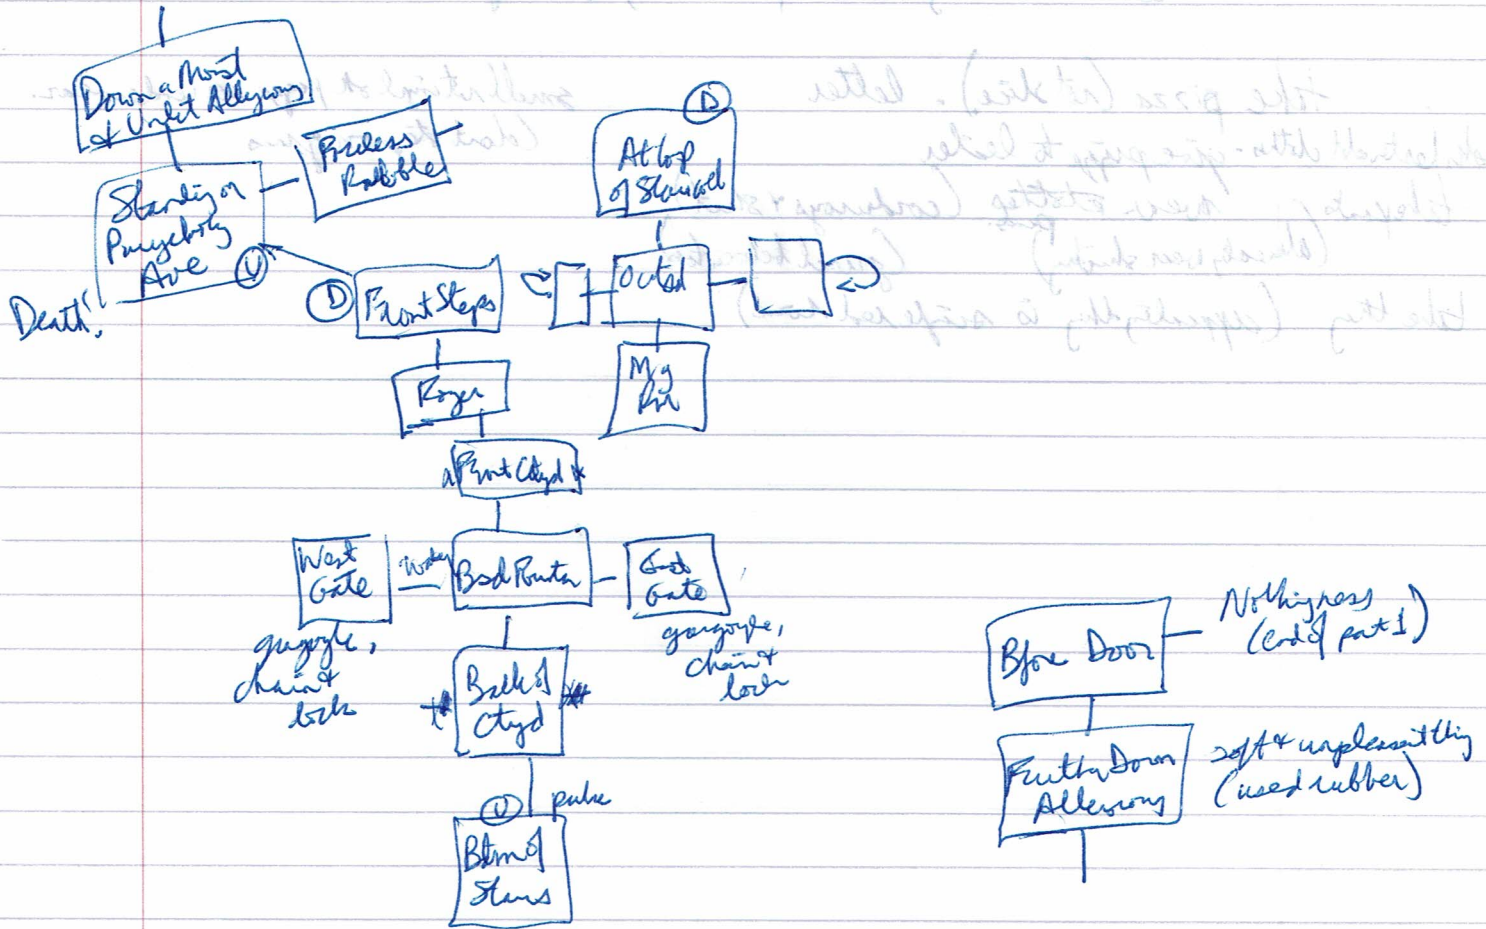

credits; instructions

9:15 - 10p  
5:20 - 5:35

CAVE OF MORPHEUS  
tcom.taf  
tcom2.taf

RANK 5

@ In My Doom Run (letter from Mommy library bk), starts N  
Western Civ exam is at 9; its 8:55am, alarm clock, pizza box  
> start (N → out of My Doom Run)

Bk of Clay (fountain), grass.  
Foyer (crest, door, desk)  
Front Steps (stubs)

Pizza box (pizza die)  
Bad Pointa  
& water (Virginia, sister, seating)  
Foyer desk (dirty fix)  
Work on door (chestnut wood ext)

- clock, box, laptop, underwear, Stephen Mopeus, Crowther (E-mie's helmet)

~~locate~~ C say to locate pants, letter from man.

take pizza (not slice). letter

ask bartender clothes - give pizza to Lester

take pants (already wear shirt) wear clothes (corduroys & shirt) (pant below torso)

take thing (apparently this is simplified case)

small rectangle of pizza not underwear.  
(last step on guess)