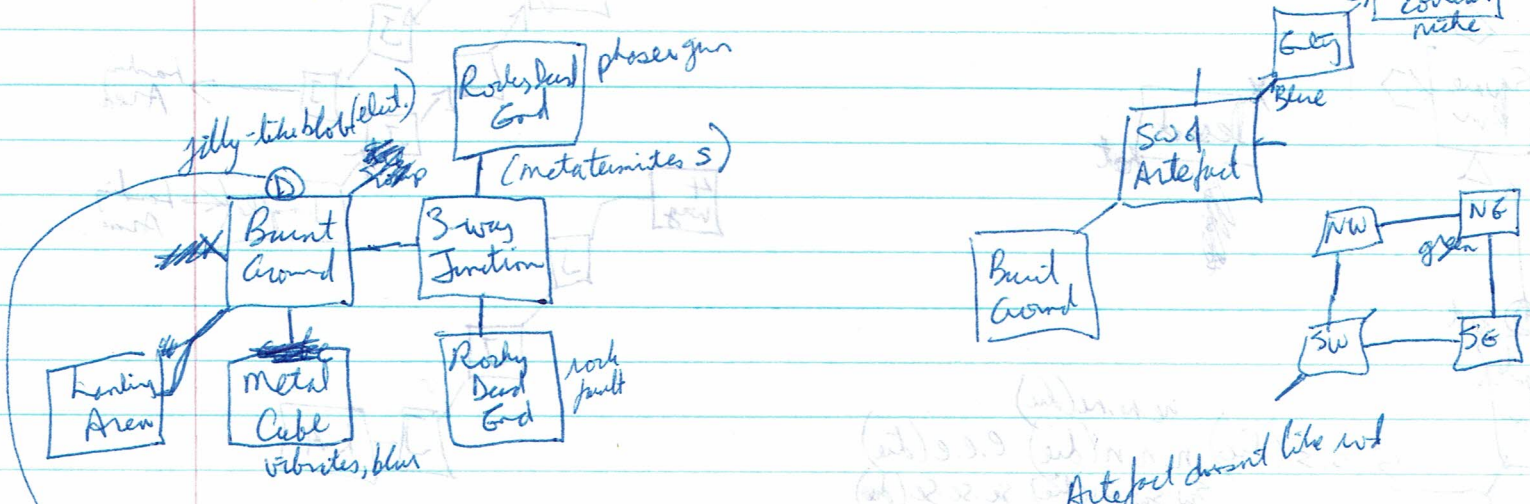

- need to leave Doom in 400 turns
- cryo hold needs - dilithium crystals (very dangerous to handle), motor unit, navigation unit box, life support system, medikit, nuclear reactor
- start: Control Room, i {Enil}

take explosive - n. light fuse. drop explosive - s. n. move door. ne

Rocky hole
motor unit on platform
lever on side of platform
(push lever - u. (motor + platform follow you))
platform won't go into swamp.

read it out loud
25.10.10

alloyite

sedlr
azieo
yzstb
ftaho
lobet

SG of artificial, on wall of dome:

"sedkrazieoyzstbftaholabet"

"Say flezz to disable the robot"

in kernel die
S.S.S(die) n.n.n(die) e.e.e(die)
Sw Sw sw(die) se.se.se(die)

long handled teag-fishing net