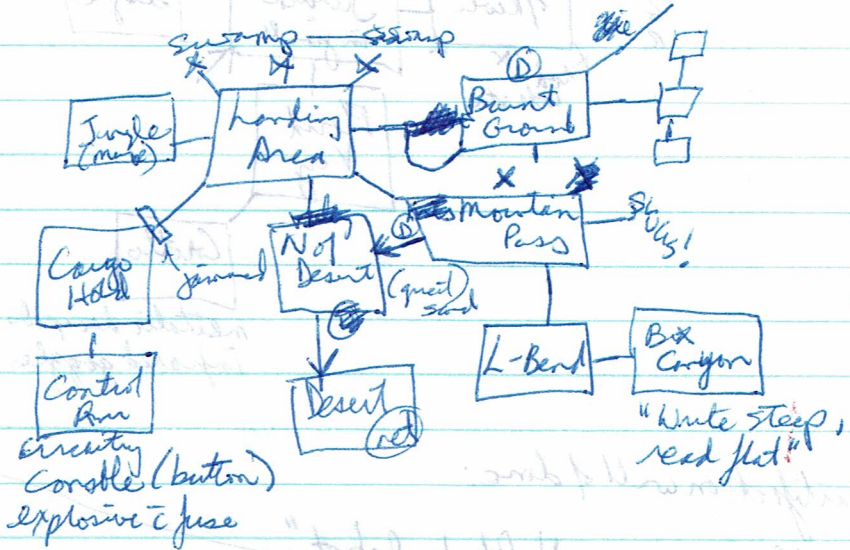

- need to leave Doom in 400 turns
- cryo hold needs - dilithium crystals (very dangerous to handle), motor unit, navigation unit box, life support system, medikit, nuclear reactor
- start: Control Room, i {Enil}

take explosive - n. light fuse. drop explosive - s. n. move door. ne

Rocky hole
motor unit on platform
lever on side of platform
(push lever - u. (motor + platform follow you))
platform won't go into swamp.

read it out loud
25.10.10

alloyite

sedlr
azieo
yzstb
ftaho
lobet

SG of artificial, on wall of dome:

"sedkrazieoyzstbftaholabet"

"Say flezz to disable the robot"

in kernel die
S.S.S(die) n.n.n(die) e.e.e(die)
Sw Sw sw(die) se.se.se(die)

long handled teag-fishing net