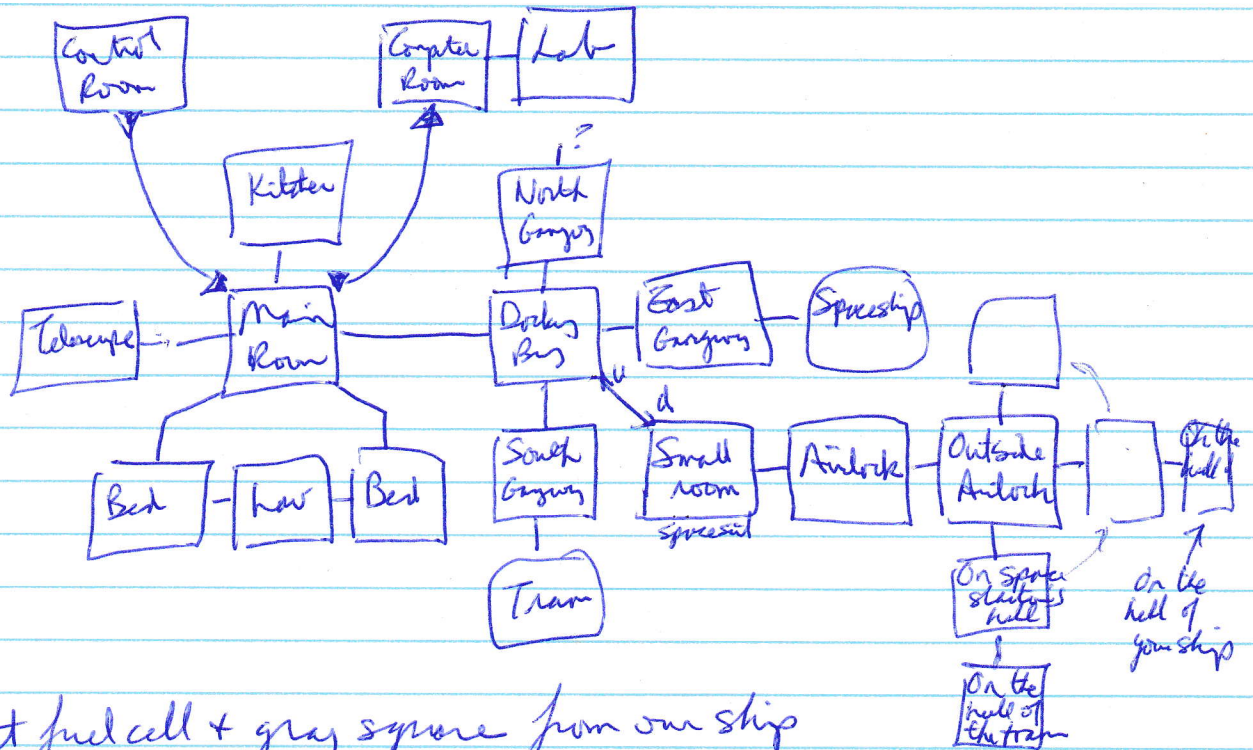

DEEP SPACE DRIFTER

- ✓ get fuel cell + gray square from our ship
- ✓ read gray square
- ✓ check out kitchen more (shelves, oven, bologna)
- ✓ use telescope
- how to deal with robot? give it things? follow it?
- Roof of the tram?
- can we ever go north of North Gangway?
- ~~what's~~ can we use the remote?
- what's the lab device for? to cool a hot thing from the oven?
- what does the device in the Computer Room do?

Robot {Main, Kt, Main, Tele, Main, Bed, haw, Bed, Main, Docking} repeat.

- try to use the tram.

TADS was formerly distributed as a shareware system via High Energy Software