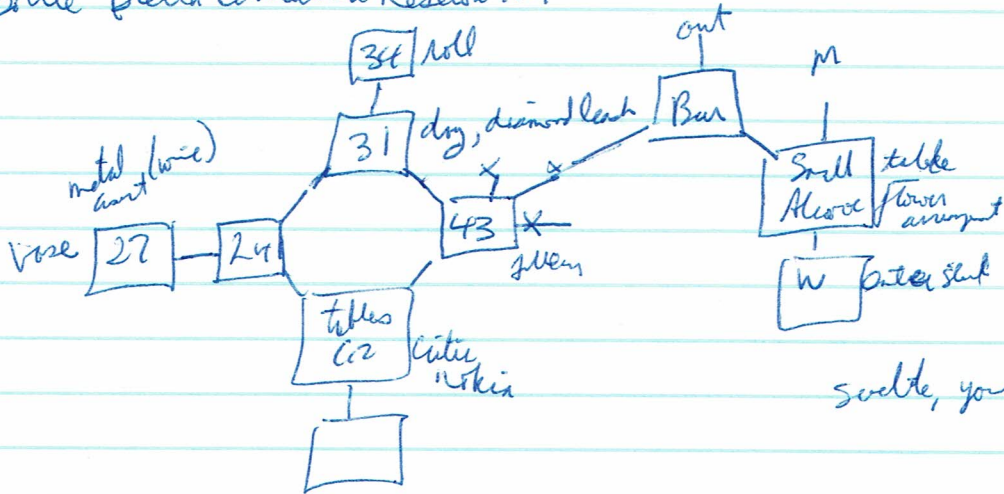

DINNER WITH  
ANDRE  
(dinner. 25)  
~~5.00~~

In the Restaurant (out, new) basket of rolls, bottle of wine, candle, etc  
 i { purse, shoes, dress } water, check  
 \* wallet, cell phone (Motorola)  
 (cuts card in half)  
 has coat { wool of cash, Nokia cell phone }  
 "BLZET"

call mom  
bank

figs plant, telephoto, naphin, utensils  
 bottle "Sierra Cantabria Reserva 1989"

swelte, you, obese, jette

vase (paper = NABDAQ: VBP - VS after acqu. by DTAS. STRONG STEEL)  
 put nokia in vase. call nokia, push cart e. push cart se. (cuts off body by white wire)