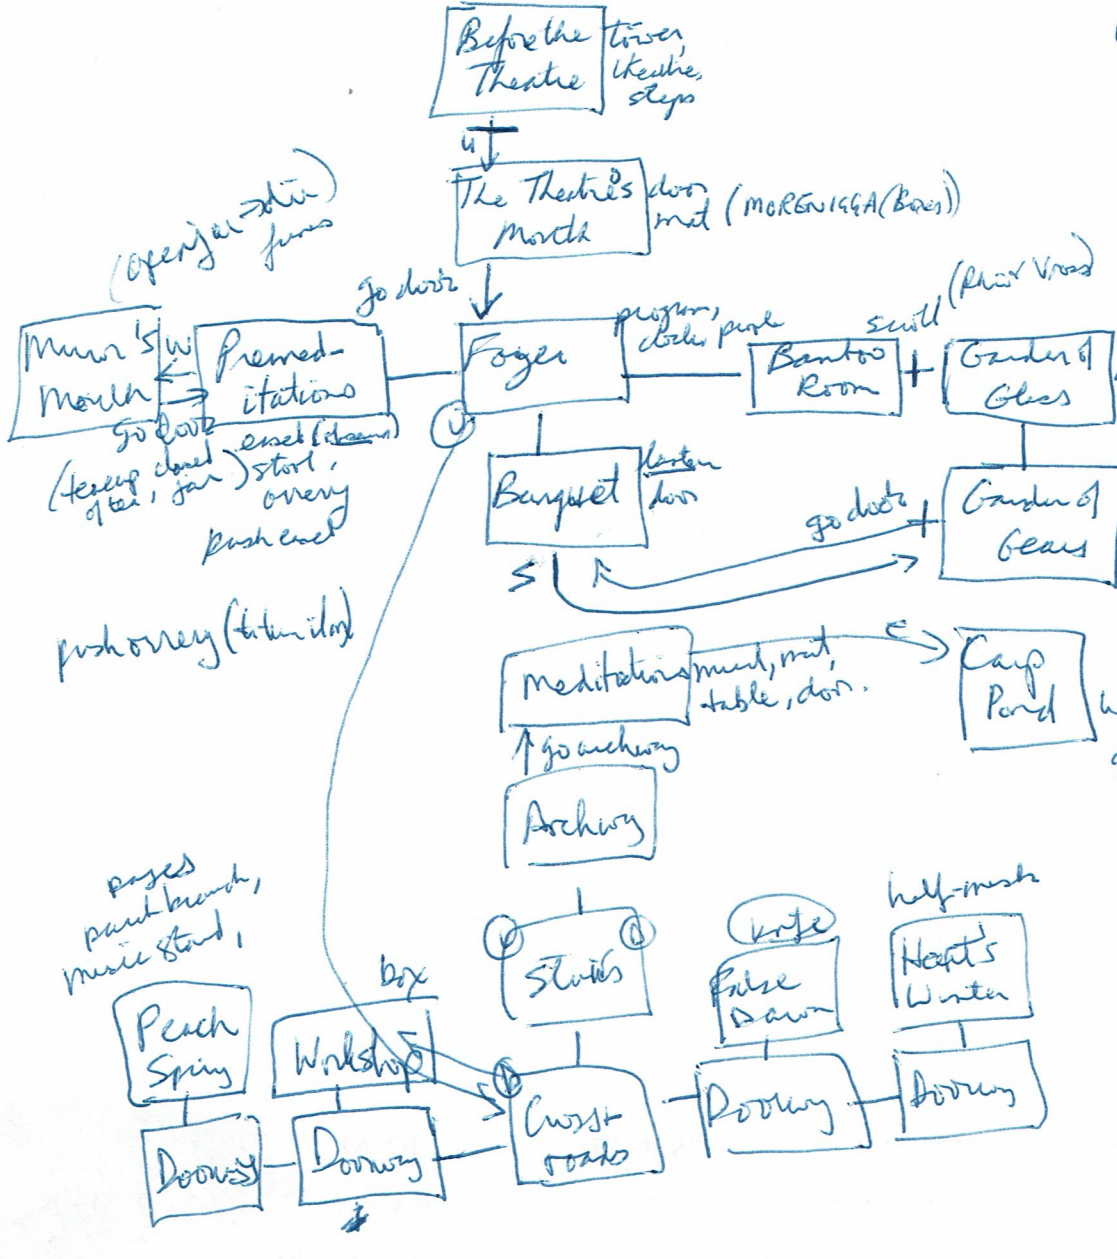

Yonnes, Inesse (mid city of Yo) Rhio (Yo's betrothed)
 Vross (Rhio's brother), Gyre (Vross's guardian), Brien (king of Rhio),
 Orestis (Brien's brother)

Glass Boxes

(no 'x' for examine)
 (no 'i' for inventory)
 (no 'l' for look)
 (no 'search')
 (no 'it')
 (no 'this')
 (directions aren't needed
 in descriptions)
 (no 'q' for quit)

the loss of light affects the interior also.