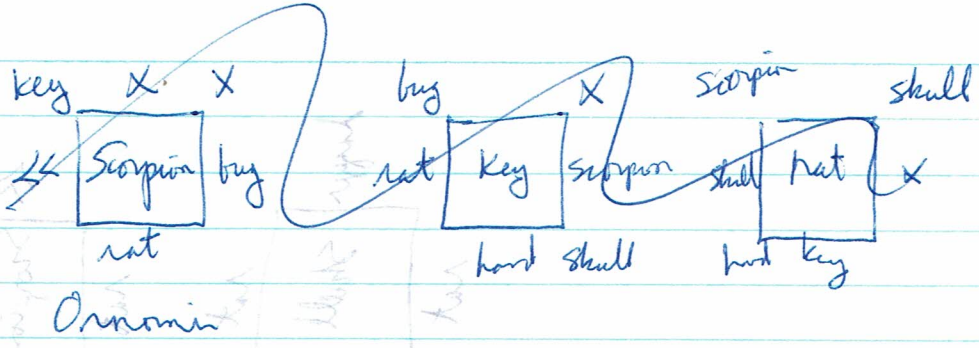

Guard Duty
(guard. 28)

1:06 a-

working for Ornomir the Deathlord
& Apex Hair Security Services

-door, path, water
(stone)

i: 12 business card
magic clock (faded ill. obj. #)
of invisibility

papers

- Jewel-encrusted Egg - Night Platform
- Firestone Bauble - In the Lava River
- Ruby Cluster - In the Safe, in the Study
- Obsidian Sphere - On the Black Stand
- Black Rod - Statue's Hand
- Ming Vase - Rainbow Room
- Jewel-encrusted Dagger - Hall of Mirrors
- Antique Harp - Behind the Pipes
- Dreaded Thingy of Kthulhu-Achoo - Copper Stand
- Golden Hooked - Cabinet
- Rare Stamps - Behind the Clock
- Diamonds - Behind the Waterfall
- Eye of Control - Hollow Stalagmite
- Ceramic Square - High Room
- Jewelry Box - Gold Pedestal

parliament - (map)

study notes

keychain (12 keys)

pen } from desk's drawer
letter opener }

safe's #?