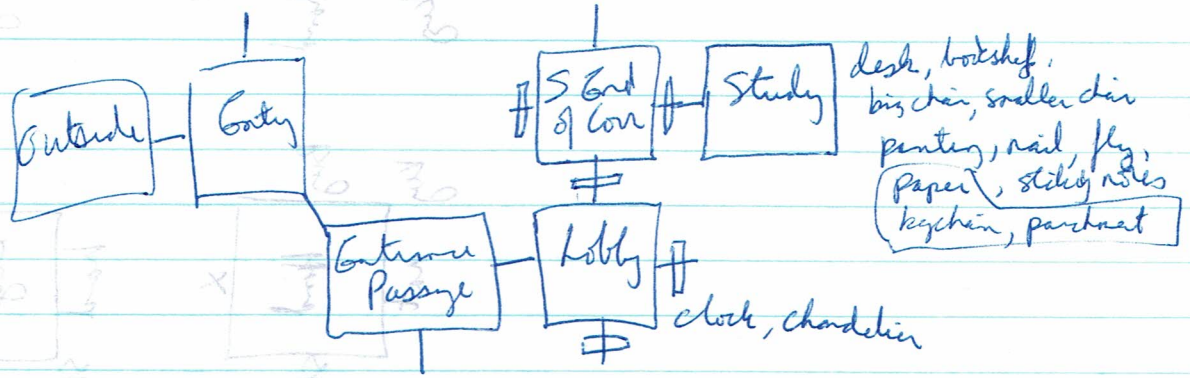

Guard Duty
(guard. 28)

1:06 a-

working for Ornomir the Deathlord
& Apex Hair Security Services

-door, path, water
(stone)

i: 12 business card
magic clock (faded ill. obj. #)
of invisibility

papers

- Jewel-encrusted Egg - Night Platform
- Firestone Bauble - In the Lava River
- Ruby Cluster - In the Safe, in the Study
- Obsidian Sphere - On the Black Stand
- Black Rod - Statue's Hand
- Ming Vase - Rainbow Room
- Jewel-encrusted Dagger - Hall of Mirrors
- Antique Harp - Behind the Pipes
- Dreaded Thingy of Kthulhu-Achoo - Copper Stand
- Golden Hooked - Cabinet
- Rare Stamps - Behind the Clock
- Diamonds - Behind the Waterfall
- Eye of Control - Hollow Stalagmite
- Ceramic Square - High Room
- Jewelry Box - Gold Pedestal

parliament - (map)

study notes

keychain (12 keys)

pen } from desk's drawer
letter opener }

safe's #?