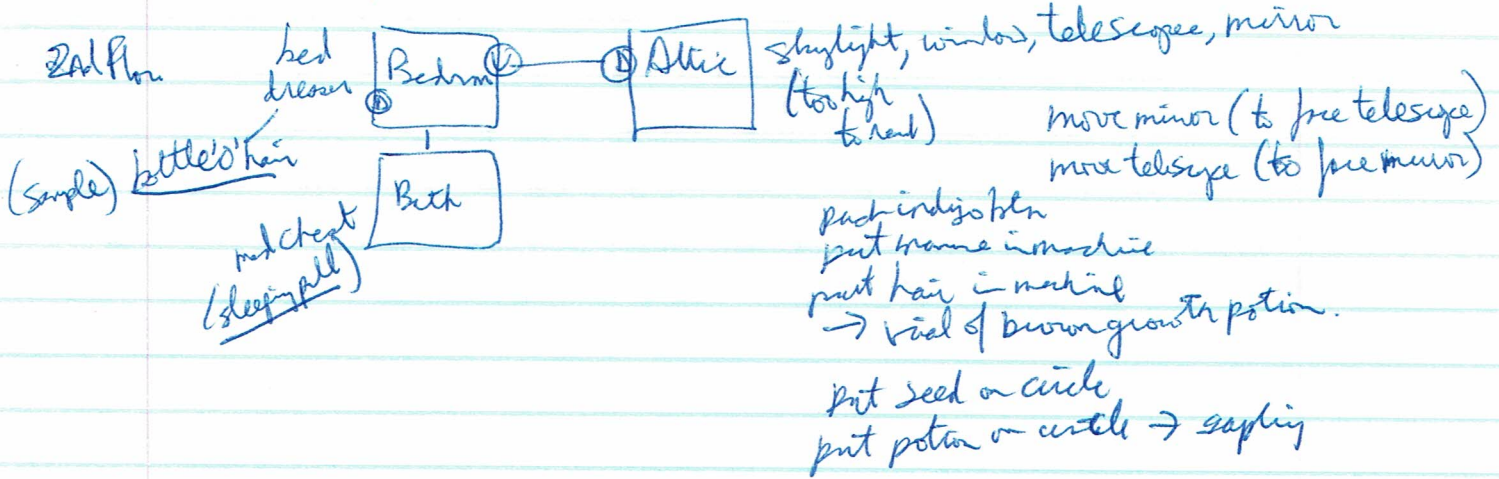

machine in Hall (Merlin's mysterious Alchemical Machine)

- panel, done, slot, ramp (to crucible), merlin

6 buttons (R, K, W, G, B, Purple)

pull lever → disc of lead, long lead bar

put bar on pylons

Red button - flame from wand

push ~~H~~ K - merlin faces crucible / shelf & small bottle

push W - bottle floats to crucible, single drop

G - merlin turns to crucible / you

B - ice from wand

P - mold flips over

→ small golden key

1st & last scene, my mycelium's begun  
 - covering of rose (focus moonbeam?)

MOONBEAM

Inside the Crypt

slab (Guenevere Rodriguez)

kiss woman.