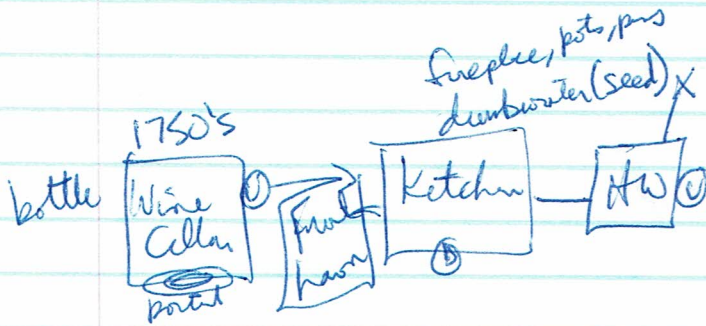

1st & last scene, my mycelium's begun
- covering of rose (focus moonbeam?)

MOONBEAM