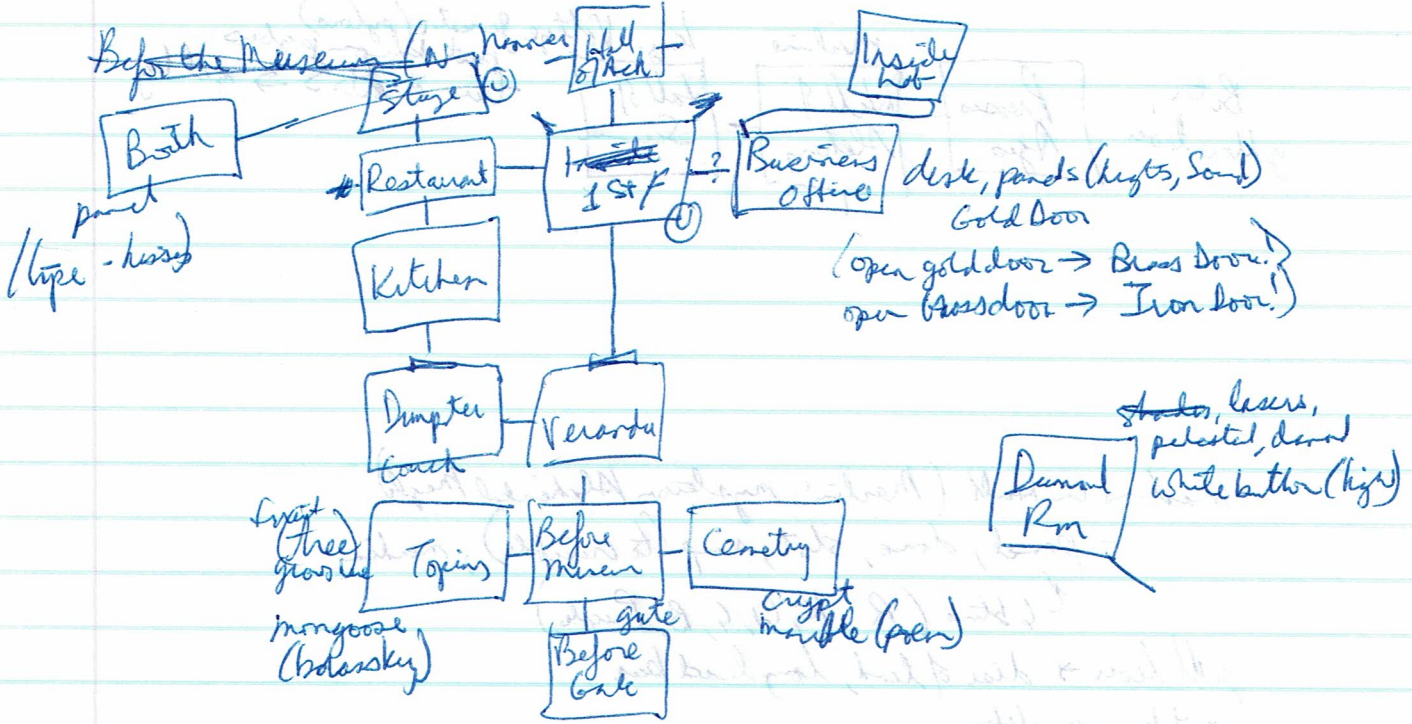

1st Flr - souvenir stand (glorish), exhibit (dmg, alchemy, <sup>botch</sup>), minibus (absent)  
 shakot

Kitchen (stove, fridge, sink, note, magnet)  
 note - run wires through topiary speakers (#3) to scare mongoose  
 honor "Hellish"

dmg "G.R." (Green R. —)

sound panel - slot for tape, green btn dial (0 to 3)

Inside hub (shelves, tables, portal, machine, bench (control box, page), graffiti  
 \$750 (avoid portal)

3btas  
 (indigo, peach, maroon)  
 growth, bat sleep

## Alchemy page

- misere + vinegar → potion to make things grow (grow<sup>th</sup>?)
  - leather + father → potion to make person a bit
  - diamond, wine, sleep med, peragona faint → potion to sleep til killed by true love.
- machine (Alchemistor 5000) - in lab

push ~~H~~ K - merlin faces crucible / shelf & small bottle

push W - bottle floats to crucible, single drop

G - merlin turns to crucible / you

B - ice from wand

P - mold flips over

→ small golden key

1st & last scene, my mycelium's begun  
 - covering of rose (focus moonbeam?)