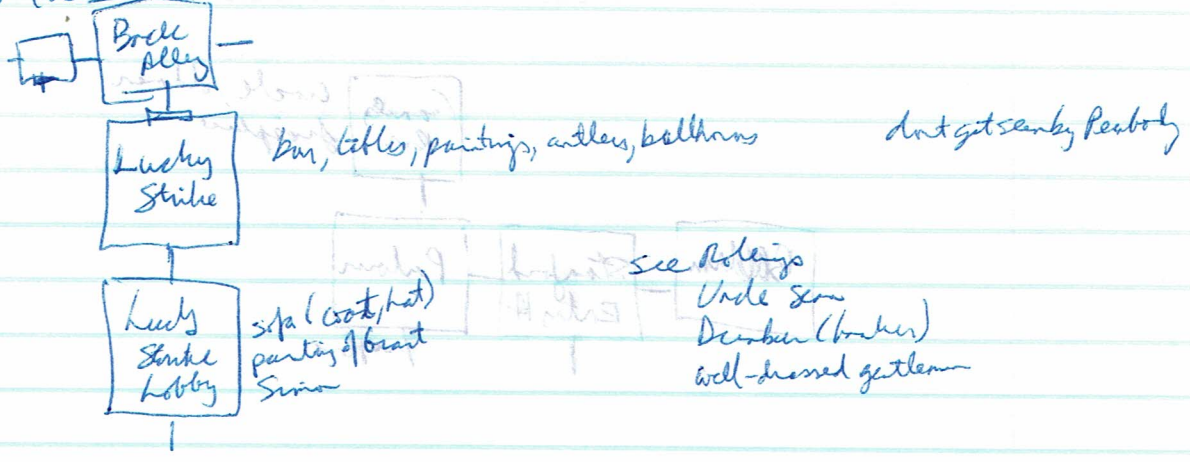

MASQUERADE
(mask. 25)
45 min

Aug 1876 (see tickets)

34443002A i {cord, mask, shoes, stockings, gown
 (25.12.00)

Ophelia

King Henry VIII

Hyacinth (breeches) boots, hat, cloak