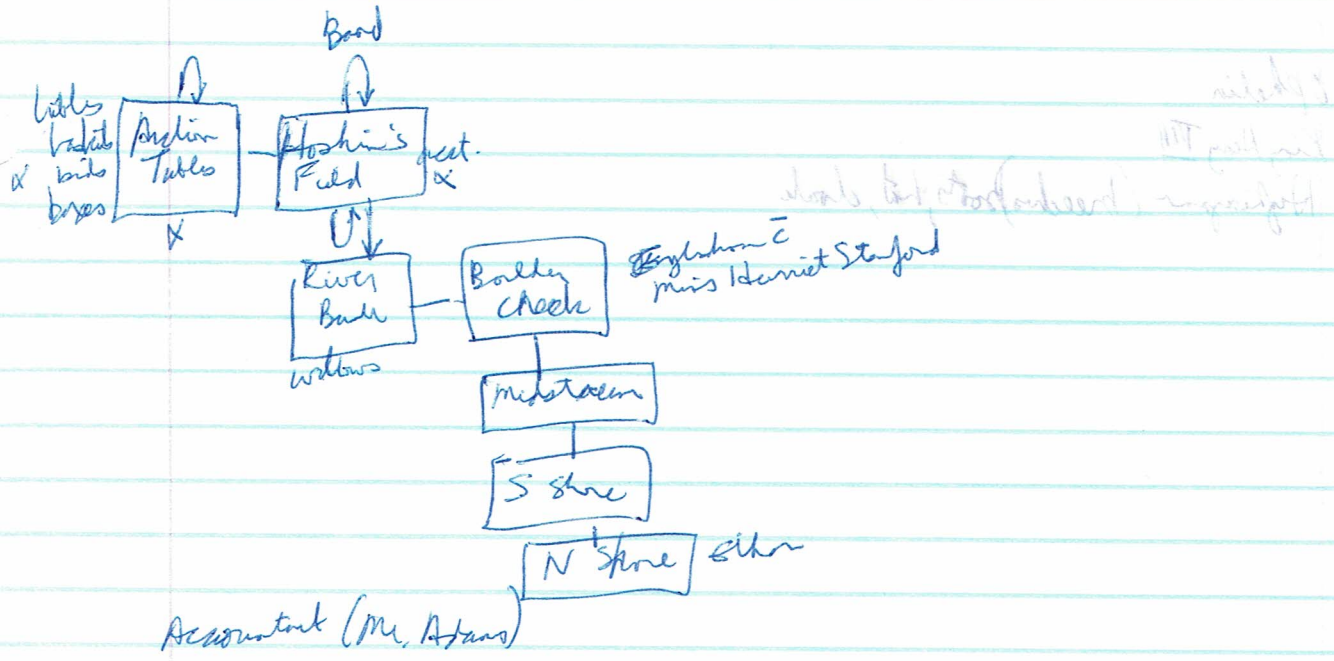

MASQUERADE
(mask. 25)
45 min

Aug 1876 (see tickets)

34443002A i {cord, mask, shoes, stockings, gown
 (25.12.00)

Ophelia

King Henry VIII

Hyacinth (breeches) boots, hat, cloak