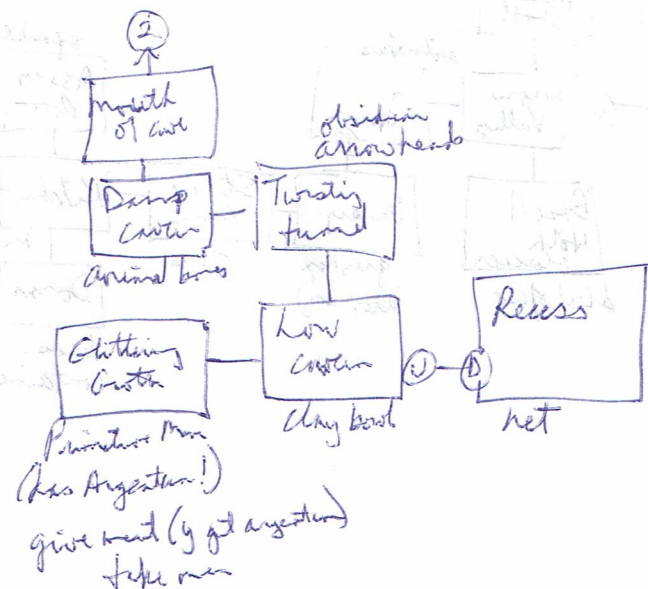

Nebula
Conrad Button
Buttonware, Inc.
1986

[StarPute command code) Telecommunicator (unij), New Comp, storage code.
 answer tel Σ ^{NASA:} explore 3 closest planets & collect 1 animal, 1 plant, 1 metal
 per planet. If y find intelligent life, capture a live specimen & return it to
 exa comp {message} read message { 'Amun-Kneph-Serapis' }
 exa rack {2 obj} look {now see: Decoder Unit, instructions for using the computer}
 read inst {SEMAI II computer. To travel: "go planet". To return: "go earth"}
 take decoder. i {decoder, space suit} go amun \rightarrow [surface of Amun] StarPute, steps, w, d.
 d \rightarrow [Underground entrance] grey box, e, u. (e \rightarrow too dark) // w of surface \rightarrow snow too deep. {were we supposed to take the computer}
 go starpute {to enter ship} // go kneph (six) \rightarrow [surface of Kneph] (NOT) StarPute, steps, lava, N, S, E, D.
 N \rightarrow [Beside mine shaft] monument, S, E. exa mon. read message { ~~the~~ people from Hovdes, seeking metal
 Argentium which can be potiated for use in solar reflectors. But they only found Ferrum (- Nekitan Fpork)
 exa shaft (200' deep) // diary of Yekrut Tird, chief bleck in Apisian expel to Amun, but crashed here on
 of volcano. // take pumice (abrasive) take rope. exa rope (210' long) / @ monument: tie rope.
 climb rope (dk!) u.

go serapis (Jungle, temperate) [Serapis] N/S/E/W, starpike.
 E from top of tree: see bluff E, marsh W, cave S

[Faint handwritten notes and scribbles at the bottom of the page]

go amuse // unlock box (with key from skeleton), open box, look {red button}
 push button {lights on} // @Domi open container: Luminescent Tube.
 / @ Snow Valley: {glacier, ridge WS} // reach museum: Food Awarum. - David Nottlab.

... the ...
 ... the ...
 ... the ...

go earth (to brain) (all 10 items)
 - promised to Gopher
 - I think deserve a little vacation with DARK CONTINENT.

...
 ...
 ...