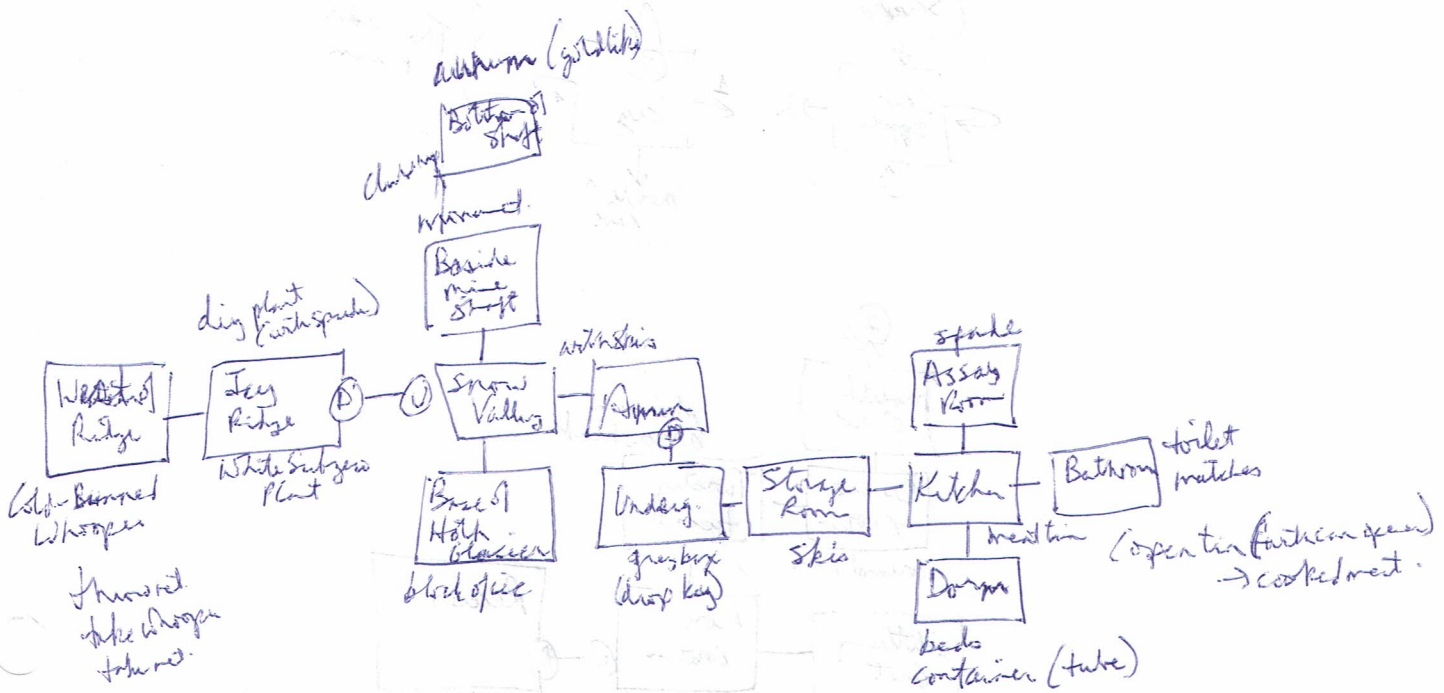

Nebula
Conrad Button
Buttonware, Inc.
1986

[StarPute command code) Telecommunicator (unij), New Comp, storage code.
 answer tel Σ ^{NASA:} explore 3 closest planets & collect 1 animal, 1 plant, 1 metal
 per planet. If y find intelligent life, capture a live specimen & return it to
 exa comp {message} read message { 'Amun-Kneph-Serapis' }
 exa rack {2 obj} look {now see: Decoder Unit, instructions for using the computer}
 read inst {SEMAI II computer. To travel: "go planet". To return: "go earth"}
 take decoder. i {decoder, space suit} go amun \rightarrow [surface of Amun] StarPute, steps, w, d.
 d \rightarrow [Underground entrance] grey box, e, u. (e \rightarrow too dark) // w of surface \rightarrow snow too deep. {were we supposed to take the computer}
 go starpute {to enter ship} // go kneph (six) \rightarrow [surface of Kneph] (NOT) StarPute, steps, lava, N, S, E, D.
 N \rightarrow [Beside mine shaft] monument, S, E. exa mon. read message { ~~the~~ people from Hovdes, seeking metal
 Argentium which can be potiated for use in solar reflectors. But they only found Ferrum (- Nekitan Fpork)
 exa shaft (200' deep) // diary of Yekrut Tird, chief bleck in Apisian expel to Amun, but crashed here on
 of volcano. // take pumice (abrasive) take rope. exa rope (210' long) / @ monument: tie rope.
 climb rope (dk!) u.

go serapis (Jungle, temperate) [Serapis] N/S/E/W, starpike.
 E from top of tree: see bluff E, marsh W, cave S

[Faint handwritten notes and scribbles at the bottom of the page]

go amuse // unlock box (with key from skeleton), open box, look {red button}
 push button {lights on} // @Domi open container: Luminescent Tube.
 / @ Snow Valley: {glacier, ridge WS} // reach museum: Food Awarum. - David Nottlab.

... the ...
 ... the ...
 ... the ...

go earth (to brain) (all 10 items)
 - promised to Gopher
 - I think deserve a little vacation with DARK CONTINENT.

...
 ...
 ...