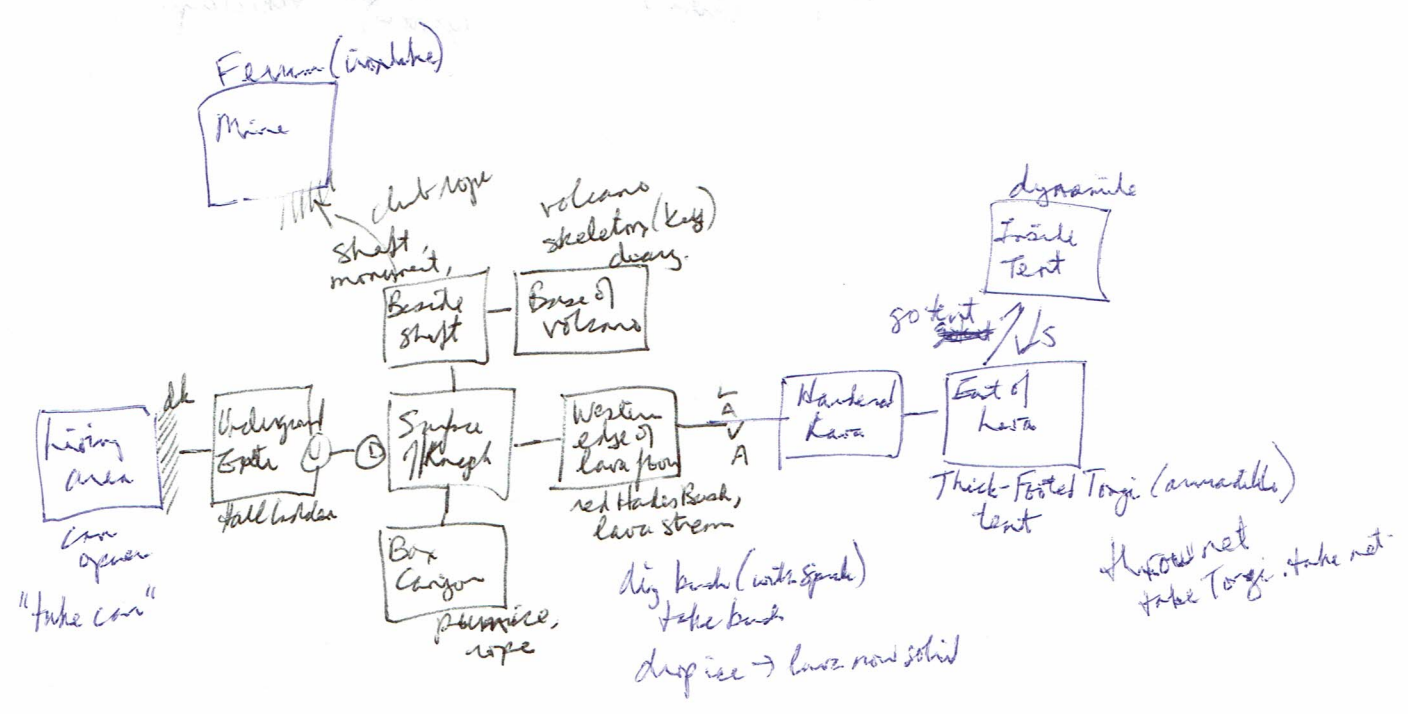

Nebula
Conrad Button
Buttonware, Inc.
1986

[StarPute command code) Telecommunicator (unij), New Comp, storage code.
 answer tel Σ ^{NASA:} explore 3 closest planets & collect 1 animal, 1 plant, 1 metal
 per planet. If y find intelligent life, capture a live specimen & return it to
 exa comp {message} read message { 'Amun-Kneph-Serapis' }
 exa rack {2 obj} look {now see: Decoder Unit, instructions for using the computer}
 read inst {SEMAI II computer. To travel: "go planet". To return: "go earth"}
 take decoder. i {decoder, space suit} go amun \rightarrow [surface of Amun] StarPute, steps, w, d.
 d \rightarrow [Underground entrance] grey box, e, u. (e \rightarrow too dark) // w of surface \rightarrow snow too deep. {were we supposed to take the computer}
 go starpute {to enter ship} // go kneph (six) \rightarrow [surface of Kneph] (NOT) StarPute, steps, lava, N, S, E, D.
 N \rightarrow [Beside mine shaft] monument, S, E. exa mon. read message { ~~the~~ people from Hovdes, seeking metal
 Argentium which can be potiated for use in solar reflectors. But they only found Ferrum (- Nekitan Fpork)
 exa shaft (200' deep) // diary of Yekrut Tird, chief bleck in Apisian expel to Amun, but crashed here on
 of volcano. // take pumice (abrasive) take rope. exa rope (210' long) / @ monument: tie rope.
 climb rope (dk!) u.

go serapis (Jungle, temperate) [Serapis] N/S/E/W, starpike.
 E from top of tree: see bluff E, marsh W, cave S

[Faint handwritten notes and scribbles at the bottom of the page]

go amuse // unlock box (with key from skeleton), open box, look {red button}
 push button {lights on} // @Domi open container: Luminescent Tube.
 / @ Snow Valley: {glacier, ridge WS} // reach museum: Food Awarum. - David Nottlab.

... the ...
 ... the ...
 ... the ...

go earth (to brain) (all 10 items)
 - promised to Gopher
 - I think deserve a little vacation with DARK CONTINENT.

...
 ...
 ...