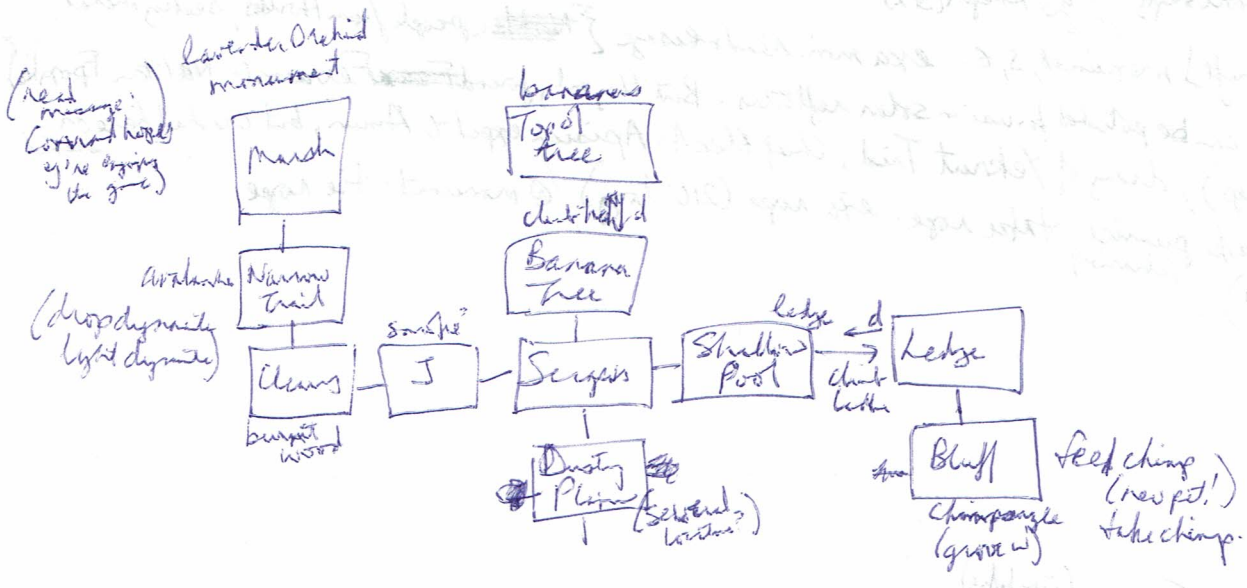

Nebula
Conrad Button
Buttonware, Inc.
1986

[StarPute command code) Telecommunicator (unij), New Comp, storage code.
 answer tel Σ ^{NASA:} explore 3 closest planets & collect 1 animal, 1 plant, 1 metal
 per planet. If y find intelligent life, capture a live specimen & return it to
 exa comp {message} read message { 'Amun-Kneph-Serapis' }
 exa rack {2 obj} look {now see: Decoder Unit, instructions for using the computer}
 read inst {SEMAI II computer. To travel: "go planet". To return: "go earth"}
 take decoder. i {decoder, space suit} go amun \rightarrow [surface of Amun] StarPute, steps, w, d.
 d \rightarrow [Underground entrance] grey box, e, u. (e \rightarrow too dark) // w of surface \rightarrow snow too deep. {were we supposed to take the computer}
 go starpute {to enter ship} // go kneph (six) \rightarrow [surface of Kneph] (NOT) StarPute, steps, lava, N, S, E, D.
 N \rightarrow [Beside mine shaft] monument, S, E. exa mon. read message { ~~the~~ people from Hovdes, seeking metal
 Argentium which can be potiated for use in solar reflectors. But they only found Ferrum (- Nekitan Fpork)
 exa shaft (200' deep) // diary of Yekrut Tird, chief bleck in Apisian expel to Amun, but crashed here on
 of volcano. // take pumice (abrasive) take rope. exa rope (210' long) / @ monument: tie rope.
 climb rope (dk!) u.

go serapis (Jungle, temperate) [Serapis] N/S/E/W, starpike.
 E from top of tree: see bluff E, marsh W, cave S

[Faint handwritten notes and scribbles at the bottom of the page]

go amuse // unlock box (with key from skeleton), open box, look {red button}
 push button {lights on} // @Domi open container: Luminescent Tube.
 / @ Snow Valley: {glacier, ridge WS} // reach museum: Food Awarum. - David Nottlab.

... the ...
 ... the ...
 ... the ...

go earth (to brain) (all 10 items)
 - promised to Gopher
 - I think deserve a little vacation with DARK CONTINENT.

...
 ...
 ...