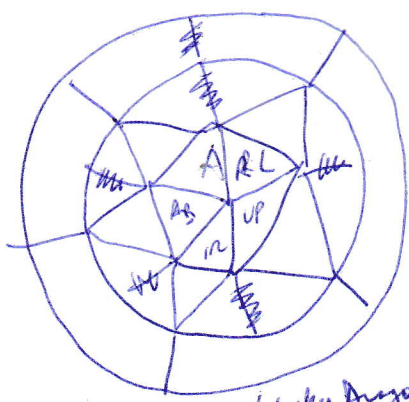

A PLACE OF STELLAR GLOOM

Pot of Gold

1/5	0.2
5/20	0.25
10/100	0.1
2/7	0.2857
25/100	0.25
	<hr/>
	1.0857

Under the Sea

1/5	0.2
5/13	0.3846
25/107	0.1497
50/500	0.1
2/20	0.1
	<hr/>
	0.9343

Lucky Dragon

1/3	0.3333
2/13	0.1538
10/67	0.1492
50/200	0.25
100/1000	0.1
	<hr/>
	0.9863