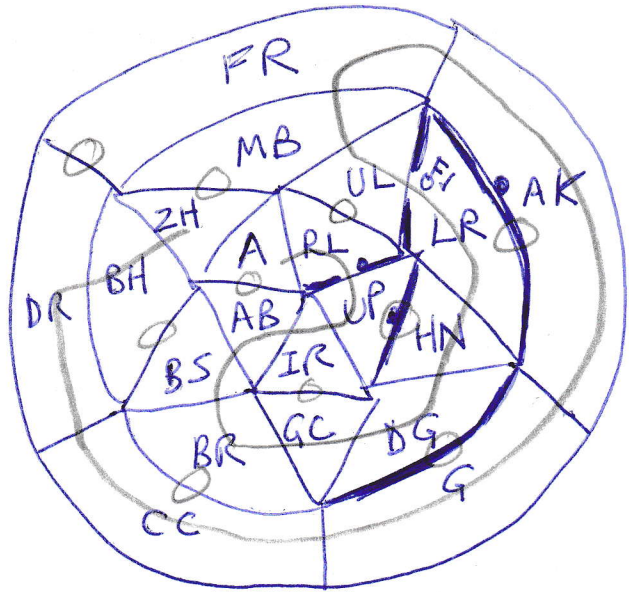

A
RE
UPS
INTH
AUX 16

- AB ~~Ante~~ Bathroom
- UL ~~UP~~ STAIRS LANDING
- HN HALLWAY
- GC ~~GL~~ GAMING
- A ANTECHAMBER
- BH BANQUETHALL
- CC CAVERNOUS
- IR INTHERATERS
- G GLASSHOUSE
- UP UNUSED PANTRY
- AK ASHY KITCHEN
- RL RESEARCH LABS
- ZC ZODIACAL
- DR WITHDRAWING ROOM
- LR LUMBER ROOM
- DG BANK GARRET
- BR BOILER ROOM
- FR FLOORLESS
- BS BOOKSTACKS
- MB MASTER

A PLACE OF STELLAR GLOOM

Pot of Gold

1/5	0.2
5/20	0.25
10/100	0.1
2/7	0.2857
25/100	0.25
	<hr/>
	1.0857

Under the Sea

1/5	0.2
5/13	0.3846
25/107	0.1497
50/500	0.1
2/20	0.1
	<hr/>
	0.9343

Lucky Dragon

1/3	0.3333
2/13	0.1538
10/67	0.1492
50/200	0.25
100/1000	0.1
	<hr/>
	0.9863

Lucky in horse (ZCR)

2/4	.5
4/10	.4
10/25	.4
20/50	.4
25/100	.25
	<hr/>
	1.95 per ticket
	.975 per credit

Coffee Time (SCR)

5/3	1.66
10/33	.30
100/100	1.00
250/333	.75
500/500	1.00
	<hr/>
	4.71 per ticket
	.942 per credit