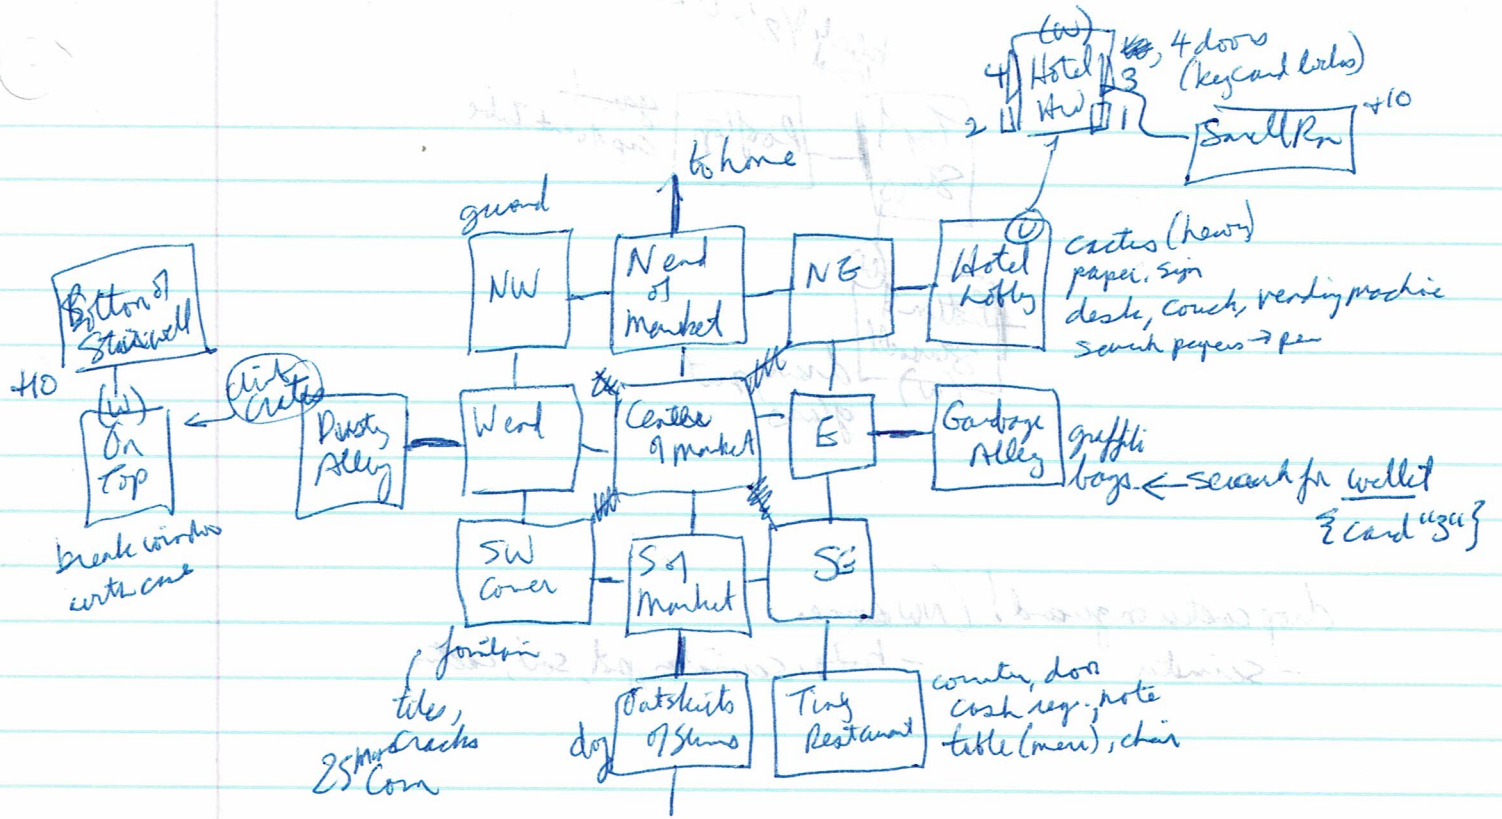

THE PICKPOCKET
(pocket. 25)

Center - merchant, cart, apple (25m)
vending m - Voom! for 150m

Smell Rm (bag)
- bed, blankets, table, hinges, frame
alarm clock (3:26)

Search bed -> briefcase
& shoes, toilet, sink

Menu (Breakfast 24hr)

eggs 350 Mye	(lunch)
bacon 350 Mye	Soup 300
bkft steak 500	Ham sand 350
toast + jam 50	(dinner)
	Steak 600
	Turkey 500
	Eggplant 400

note: "Ply seat yourself"