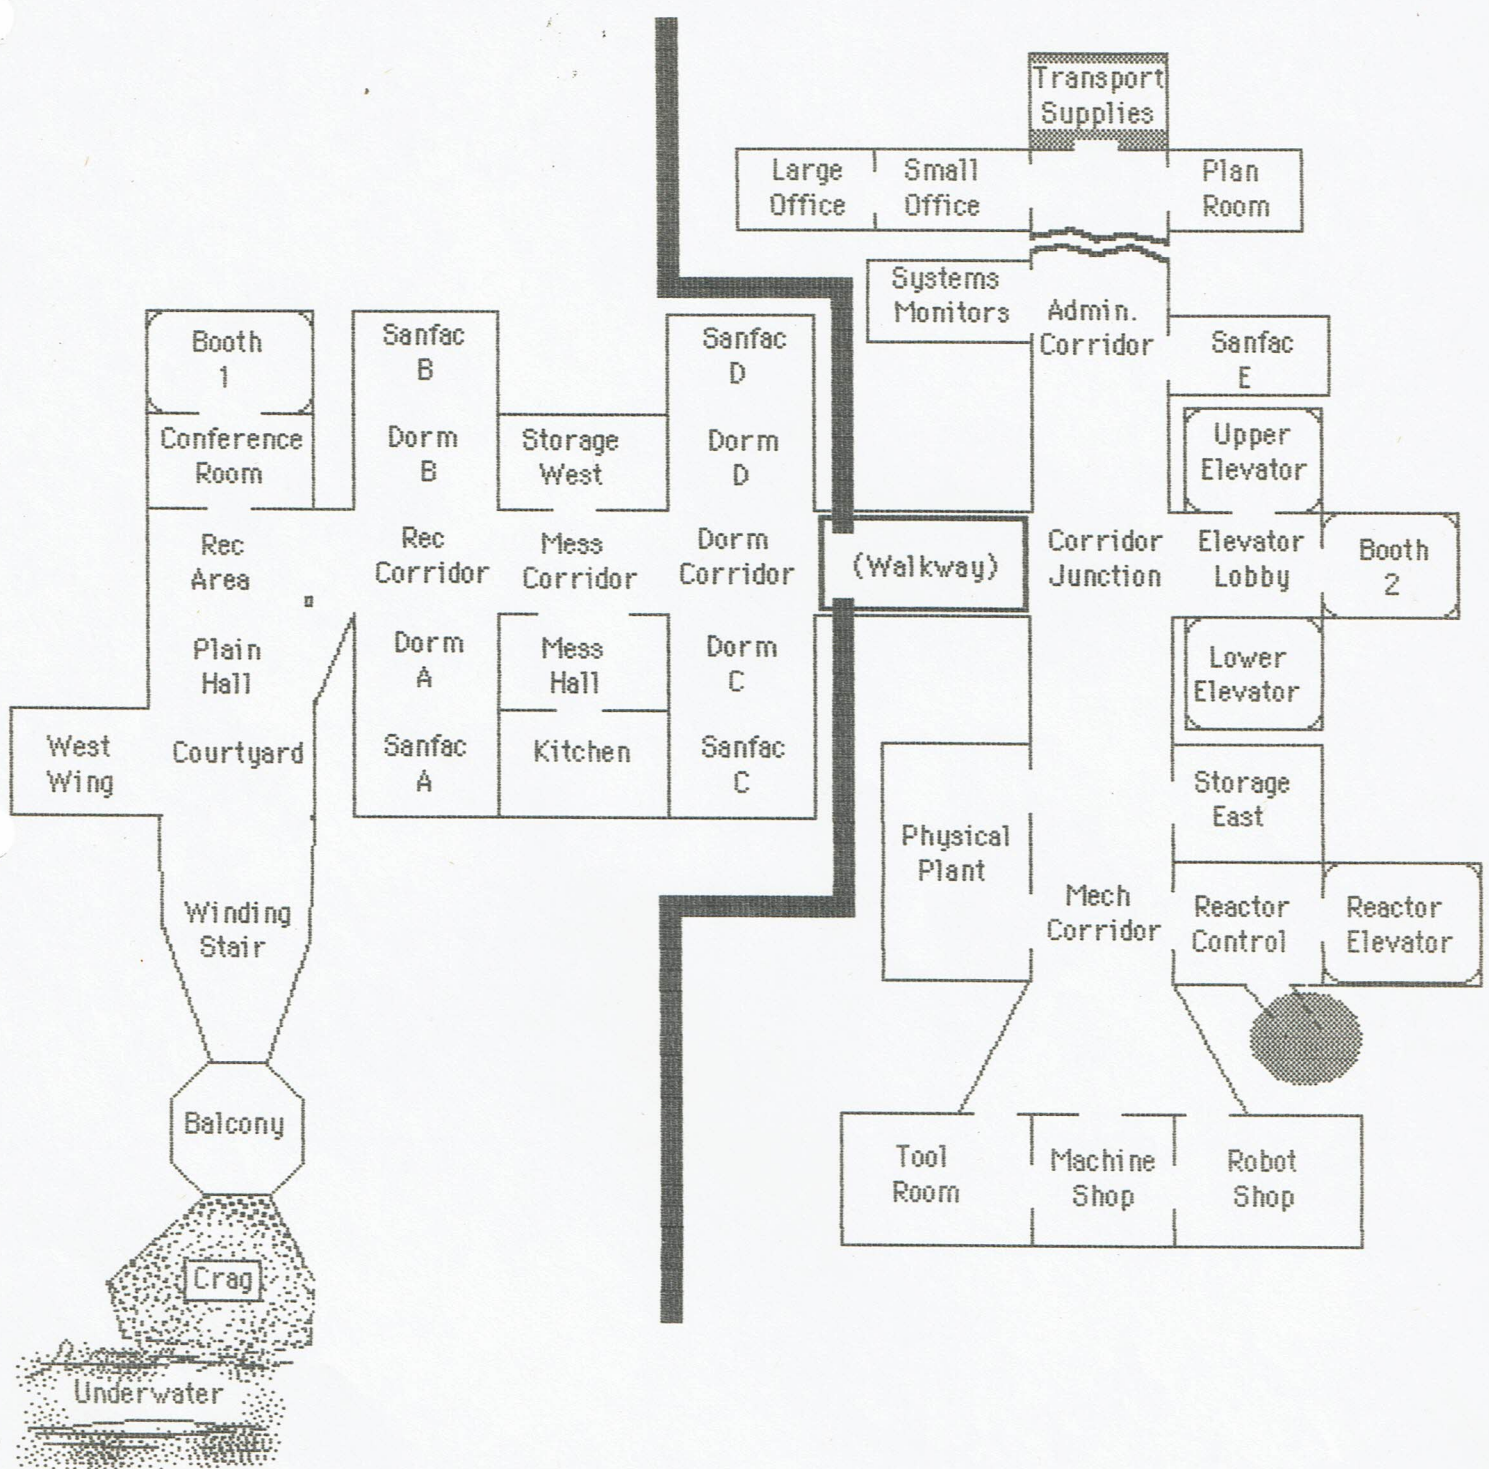

# Planetfall

personal toilet attendant.

You feel a sting from your arm and turn to see a medical robot moving away after administering the antidote for The Disease.

A team of robot technicians step into the anteroom. They part their ranks, and a familiar figure comes bounding toward you! "Hi!" shouts Floyd, with uncontrolled enthusiasm. "Floyd feeling better now!" Smiling from ear to ear, he says, "Look what Floyd found!" He hands you a helicopter key, a reactor elevator card, and a paddle-ball set. "Maybe we can use them in the sequel..."