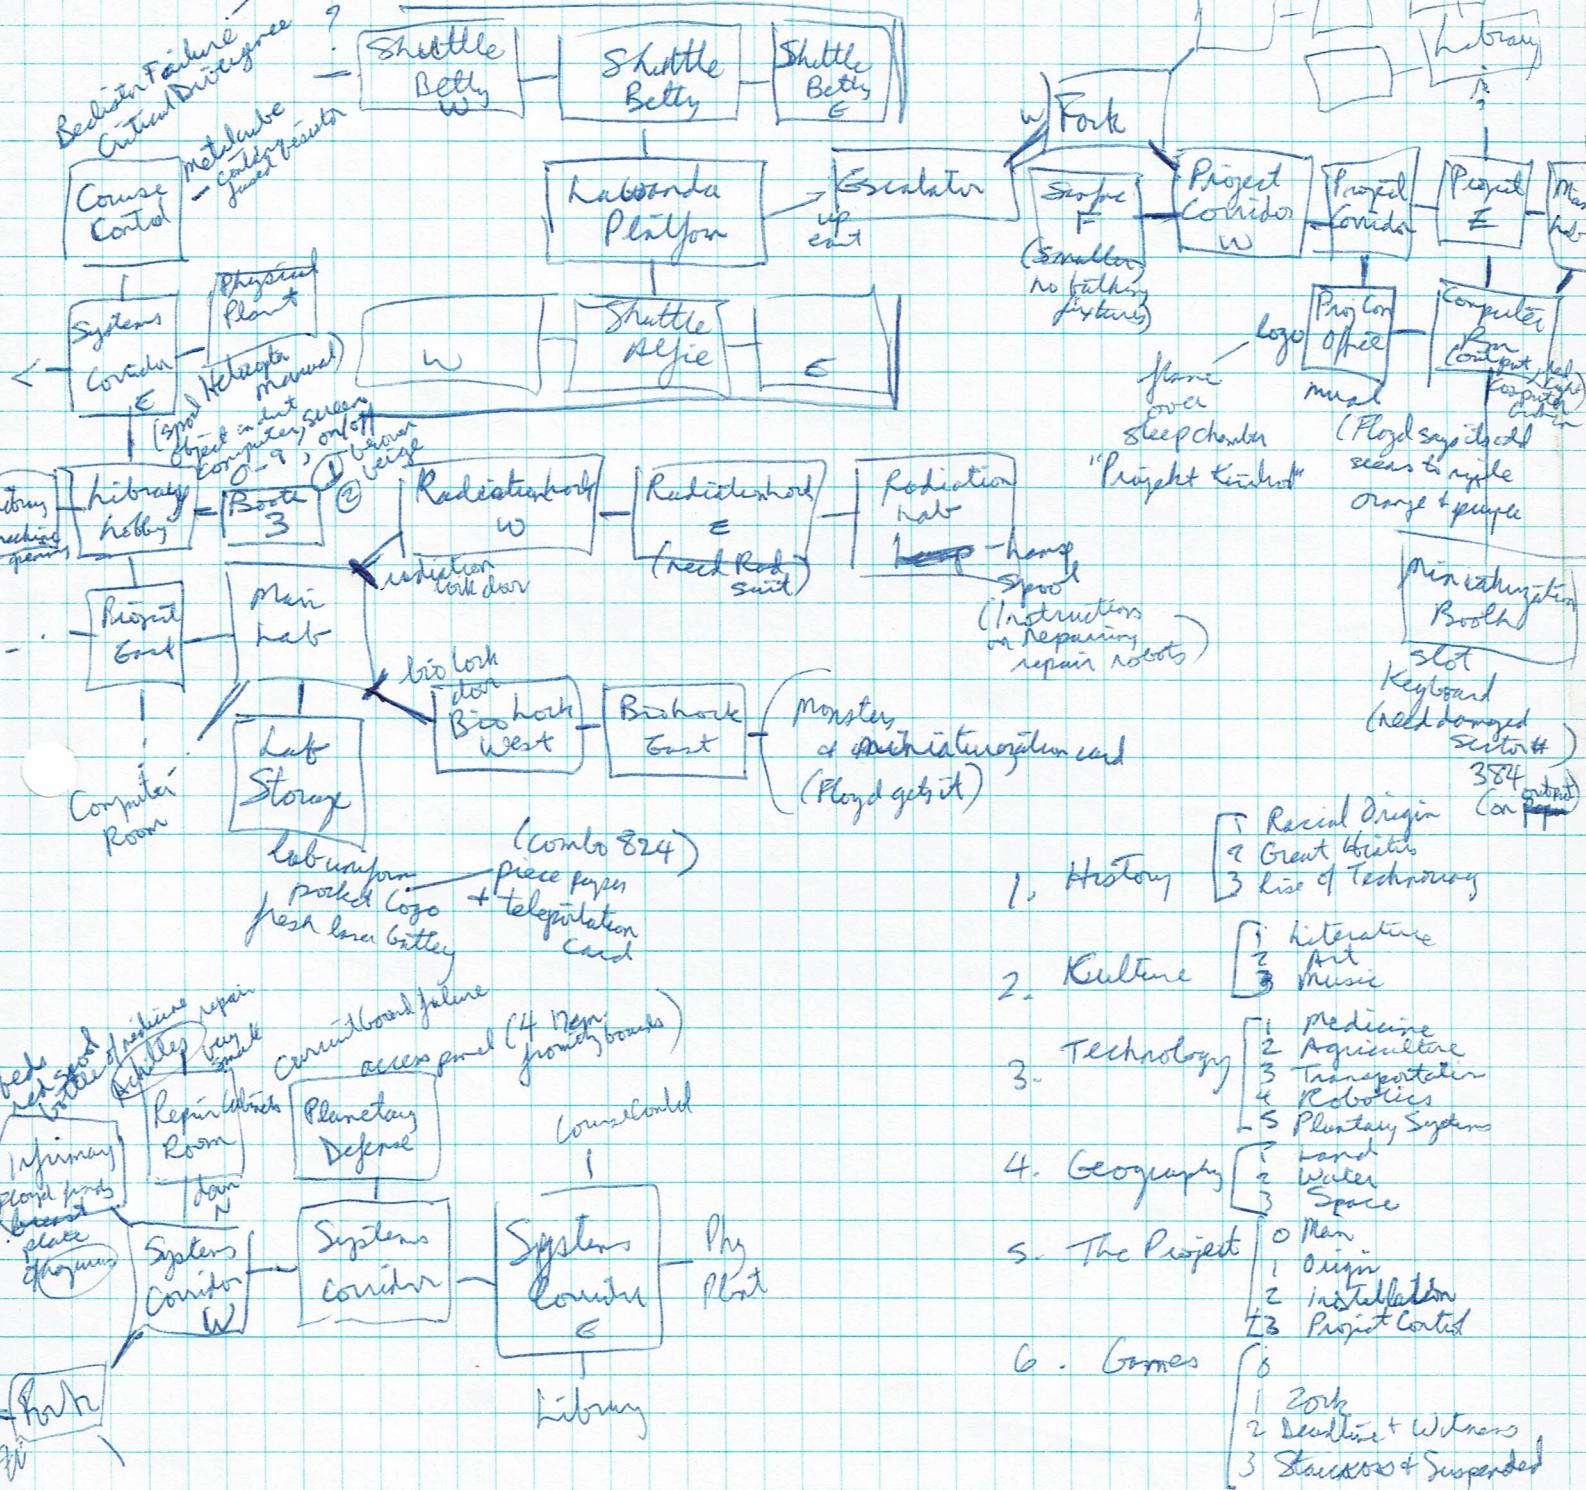

blue speck in  
micro relay  
encased  
in red.

microbe  
(red skin)

metal plate  
above & below

-line delay returns

Control Key  
 + Helicopter card in Transportation Storage

used to socket ~~and~~ ~~is~~ ~~detected~~ ~~some~~ ~~of~~ ~~cube~~  
 - use pieces  
 - put in good bedister

Perhaps Floyd could get lamp + beam spool

Logurus is a med robot

User  
 behavior