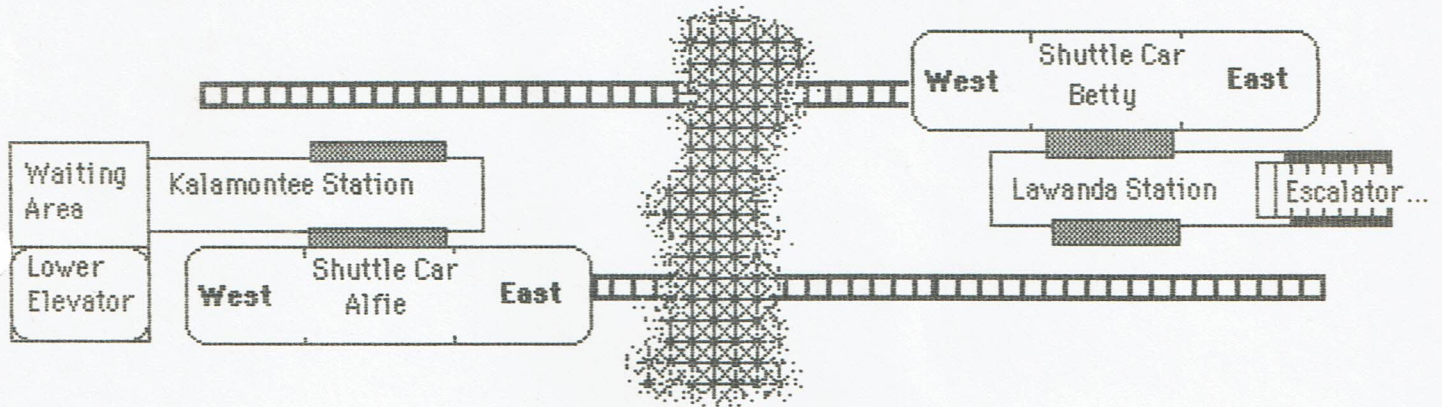

# Planetfall

personal toilet attendant.

You feel a sting from your arm and turn to see a medical robot moving away after administering the antidote for The Disease.

A team of robot technicians step into the anteroom. They part their ranks, and a familiar figure comes bounding toward you! "Hi!" shouts Floyd, with uncontrolled enthusiasm. "Floyd feeling better now!" Smiling from ear to ear, he says, "Look what Floyd found!" He hands you a helicopter key, a reactor elevator card, and a paddle-ball set. "Maybe we can use them in the sequel..."

Your score would be 80 (out of 80 points). It is Day 3 of your adventure. Current Galactic Standard Time (adjusted to your local day-cycle) is 2802. This score gives you the rank of Galactic Overlord.