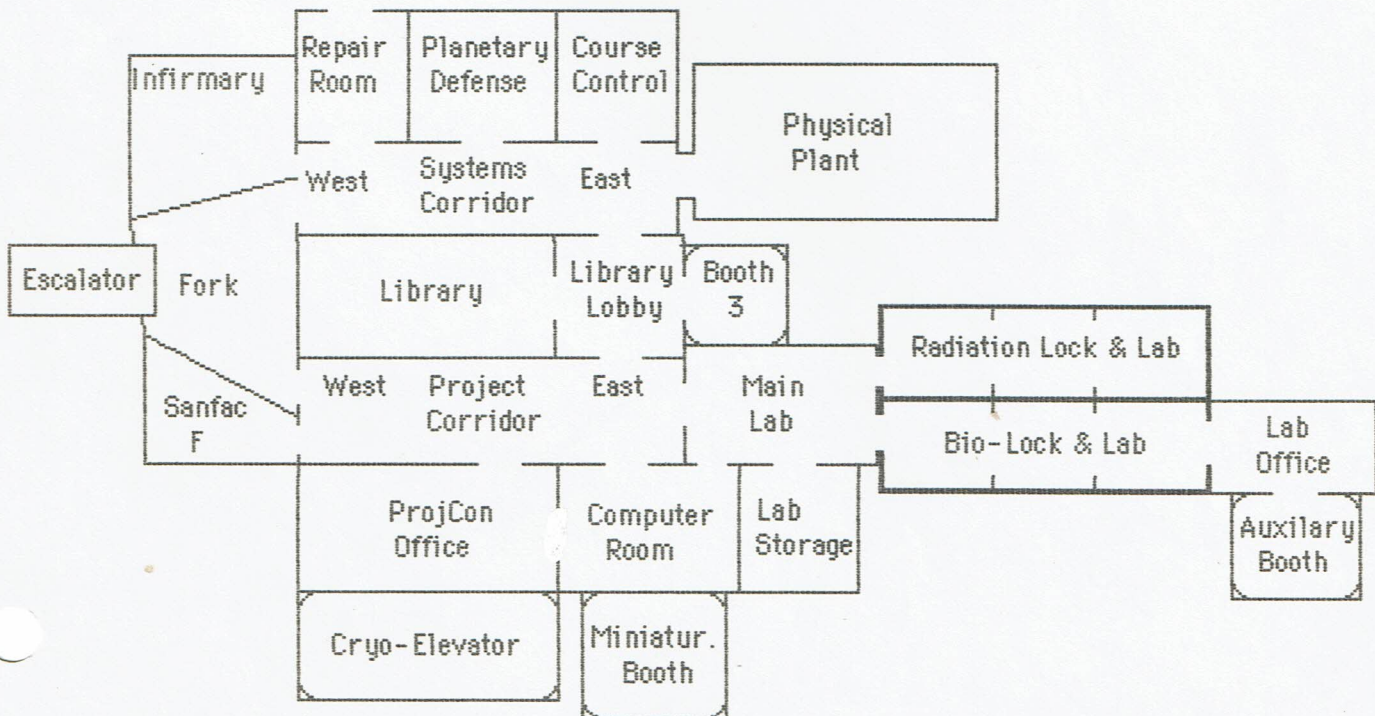

# Planetfall

personal toilet attendant.

You feel a sting from your arm and turn to see a medical robot moving away after administering the antidote for The Disease.

A team of robot technicians step into the anteroom. They part their ranks, and a familiar figure comes bounding toward you! "Hi!" shouts Floyd, with uncontrolled enthusiasm. "Floyd feeling better now!" Smiling from ear to ear, he says, "Look what Floyd found!" He hands you a helicopter key, a reactor elevator card, and a paddle-ball set. "Maybe we can use them in the sequel..."

Your score would be 80 (out of 80 points). It is Day 3 of your adventure. Current Galactic Standard Time (adjusted to your local day-cycle) is 2802. This score gives you the rank of Galactic Overlord.