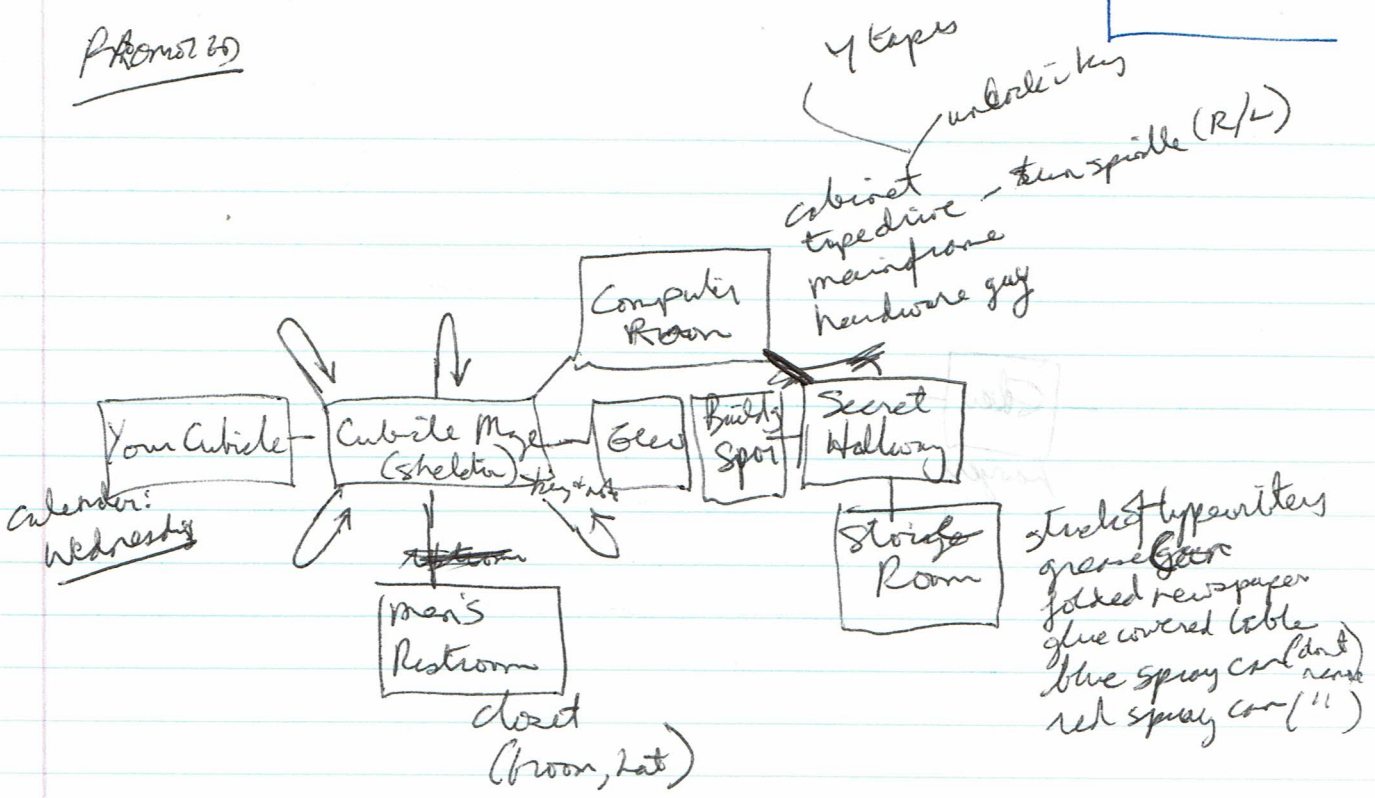

PROMOTED

note: Computer Rm: Tape Drive.

- Red Sunday
- Orange Monday
- Yellow Tuesday
- Green Wednesday
- Blue Thursday
- Indigo Friday
- Violet Saturday

when hit, brown remove tie

"Right, to show obedience.  
 Left, it comes back to you.  
 Right, to show persistence.  
 Load the tape, to prove you have a clue."

Turn spindle left, left, right,  
 put grantape in drive  
 (copies SG passage)

ky - small, brown

Supri's [ Supervisor  
 New Telephone  
 Cart

ask how grab the  
 - enter at 3:12 am  
 leave at 6:41 pm

9/11 +  
 640x 480  
 ~ 57 dpi