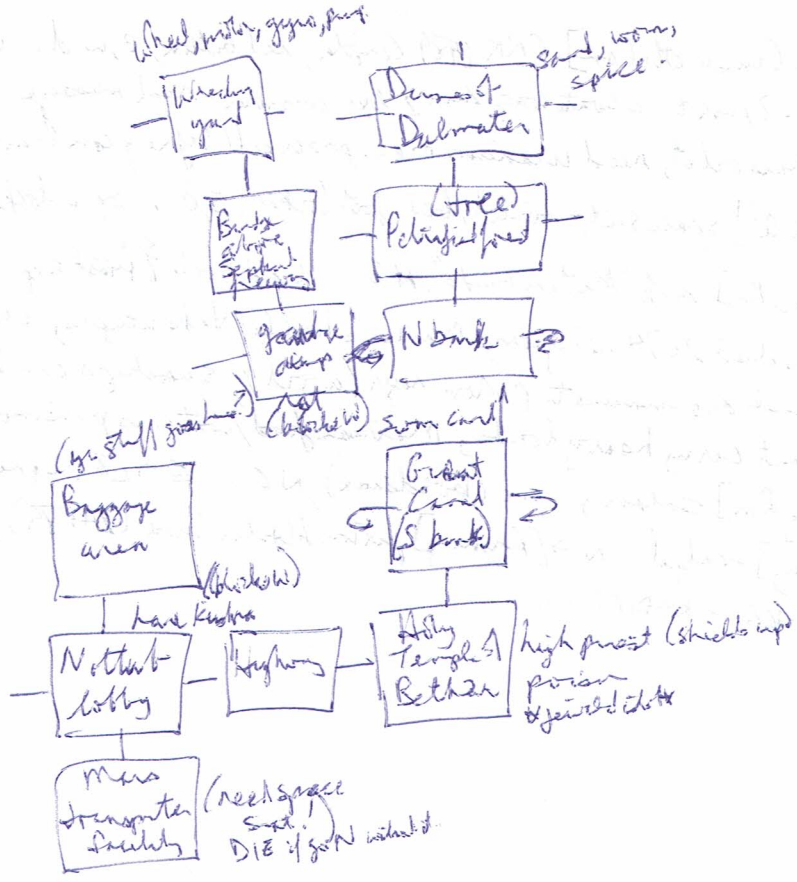

Red Planet v2.0
 by Conrad Butcher 1989
 Butterworth, Inc.

[Star Cruise chd rm] CRK 1979 Computer, red button, e, w, d. i { } - { }
 exa button { push to activate wcp drive } exa computer. need message
 { ~~read~~ / news orbit; need uranium ore in power cell before y can leave }

W → [Cpt's Q] spacesuit, visor, bed, foot locker, S, E. open locker. { key } ^{grains slightly?} get key (not take key)

S → [Recreation] book "Martian Guide", N, S. read book { first exp: Cpt Matlowee 2075; died; most Martians died 2074 religious; Martians hostile; take weapons; children raise themselves; mutated animals are immune to poison rays (avoid); sunships can be carried (vry lt); sunships cant carry heavy loads; Martian food/water is poisonous to humans. }

S → [Dining Rm] salami, wine (bordeaux), N, E. E → [Equipment Rm] decoder, rope, Ad, W.

N → [Sick Bay] scalpel. N → [Armory] piston blaster (model ZAF 89), S, W. // [Outside Reactor] door, sign
 read sign (DANGER - RADIATION)

(get by thirsty)
 - as soon as I need Great Canal.
 (after drinking wine - I've got to go potty - (bladder has been found in this area))
 (get spice @ Szechwan → die)
 @ Sephad: mile of condominiums
 @ Frozen Polar region
 (STUCK: need special equip to move)