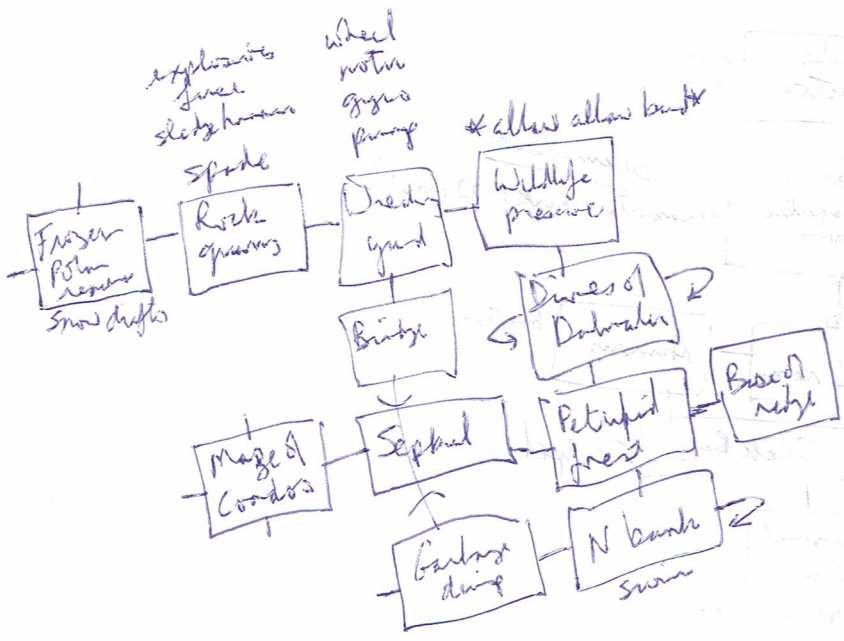

Red Planet v2.0
 by Conrad Butcher 1989
 Butterworth, Inc.

[Star Cruise chd rm] CRK 1979 Computer, red button, e, w, d. i { } - { }
 exa button { push to activate wcp drive } exa computer. need message
 { ~~read~~ / news orbit; need uranium ore in power cell before y can leave }

W → [Cpt's Q] spacesuit, visor, bed, foot locker, S, E. open locker. { key } ^{grains slightly?} get key (not take key)

S → [Recreation] book "Martian Guide", N, S. read book { first exp: Cpt Matlowee 2075; died; most Martians died 2074 religious; Martians hostile; take weapons; children raise themselves; mutated animals are immune to poison rays (avoid); sunships can be carried (vry lt); sunships cant carry heavy loads; Martian food/water is poisonous to humans. }

S → [Dining Rm] salami, wine (bordeaux), N, E. E → [Equipment Rm] decoder, rope, Ad, W.

N → [Sick Bay] scalpel. N → [Armory] piston blaster (model ZAF 89), S, W. // [Outside Reactor] door, sign
 read sign (DANGER - RADIATION)

(get by thirsty)
 - as soon as I need Great Canal.
 (after drinking wine - I've got to go potty - (bladder has been found in this area))
 (get spice @ Szechwan → die)
 @ Sephad: mile of condominiums
 @ Frozen Polar region
 (STUCK: need special equip to move)