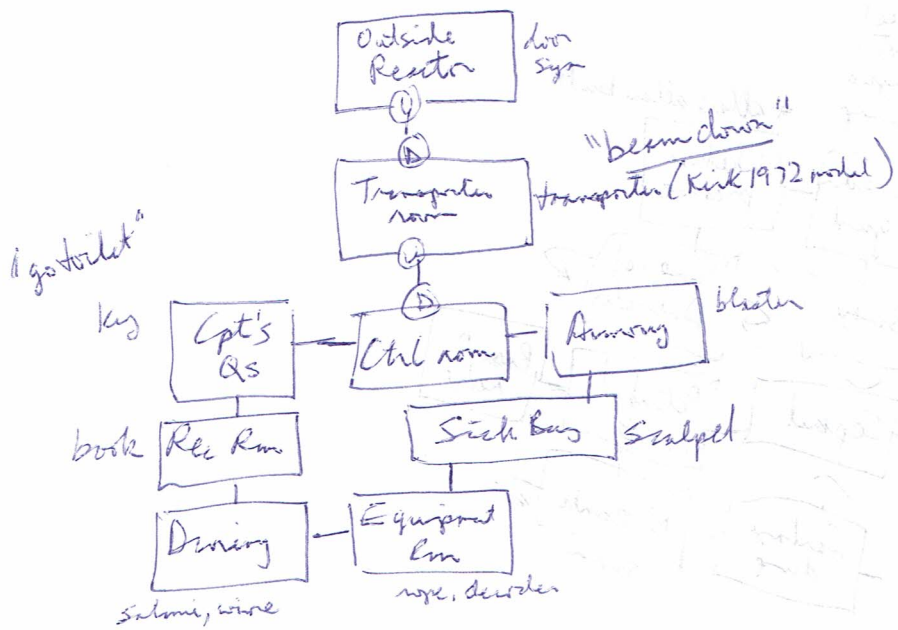

Red Planet v2.0
 by Conrad Butcher 1989
 Butterworth, Inc.

[Star Cruise chd rm] CRK 1979 Computer, red button, e, w, d. i { } - { }
 exa button { push to activate wcp drive } exa computer. need message
 { ~~read~~ / news orbit; need uranium ore in power cell before y can leave }

W → [Cpt's Q] spacesuit, visor, bed, foot locker, S, E. open locker. { key } ^{grains slightly?} get key (not take key)

S → [Recreation] book "Martian Guide", N, S. read book { first exp: Cpt Matlowee 2075; died; most Martians died 2074 religious; Martians hostile; take weapons; children raise themselves; mutated animals are immune to poison rays (avoid); sunships can be carried (vry lt); sunships cant carry heavy loads; Martian food/water is poisonous to humans. }

S → [Dining Rm] salami, wine (bordeaux), N, E. E → [Equipment Rm] decoder, rope, Ad, W.

N → [Sick Bay] scalpel. N → [Armory] piston blaster (model ZAF 89), S, W. // [Outside Reactor] door, sign
 read sign (DANGER - RADIATION)

(get by thirsty)
 - as soon as I need Great Canal.
 (after drinking wine - I've got to go potty - (bladder has been found in this area))
 (get spice @ Szechwan → die)
 @ Sephad: mile of condominiums
 @ Frozen Polar region
 (STUCK: need special equip to move)