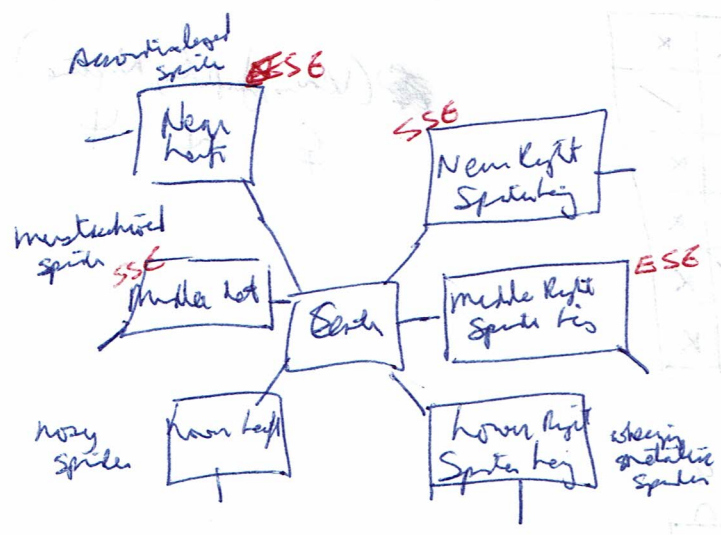

Spiders

April 27th 1989

minimizing NWS

kt
 recursive data chip
 pack of 104 cases
 by stored pill
 juicy ground by cassette
 Infused quartz
 min vacuum
 instant lemmode
 spray bottle (soapy skin)

bigging at smaller i
 mesh base at smaller i

pour lemmode in bottle
 put pill in cassette

~~www~~