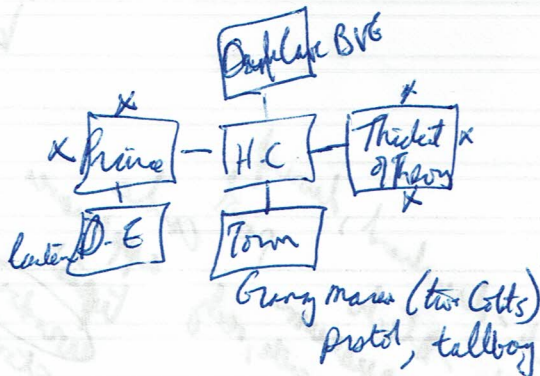

Sickbay (brobed, exit fore)

↳ button (lie on bed, push button)

Engines (nacelles, exit up)

Holodeck (button, exit down)

↳ Rolling Hills (hills W, Shatterton S, forest E, stairs A, cave N)

Hot Chick wants an Orgasmation

Prairie (Orgasmation. trails → Grassmat, Chris Crawford)

Show movies of BVE.
 Give " to man (get Orgasmation)

Theoret (Esper Aarseth, mimesis) - give Orgasmation to Esper

UT: MZ
 STIFFY MACHINES
 THE UNDISCOVERED
 COUNTRY

It's Q's - Lt Barcelona (Terri)
 Bridg (moss & bronze badge on screen)

Spau Moose of Maurice Amédilla, & Billy

Dark

Computer, set course for olmaks
 do whatever K'ack does

- relax

Bry on screen
 (Go to bubble, overpage it)

mask / hand
 tea / naten
 banana / elect

huk - drunkard, drunk
 monky - stick
 museum
 por, care, red
 post
 ands
 appearance
 ligist
 stoves
 chair
 cone
 corpse gander
 Gant Star
 hat
 chulian pluber