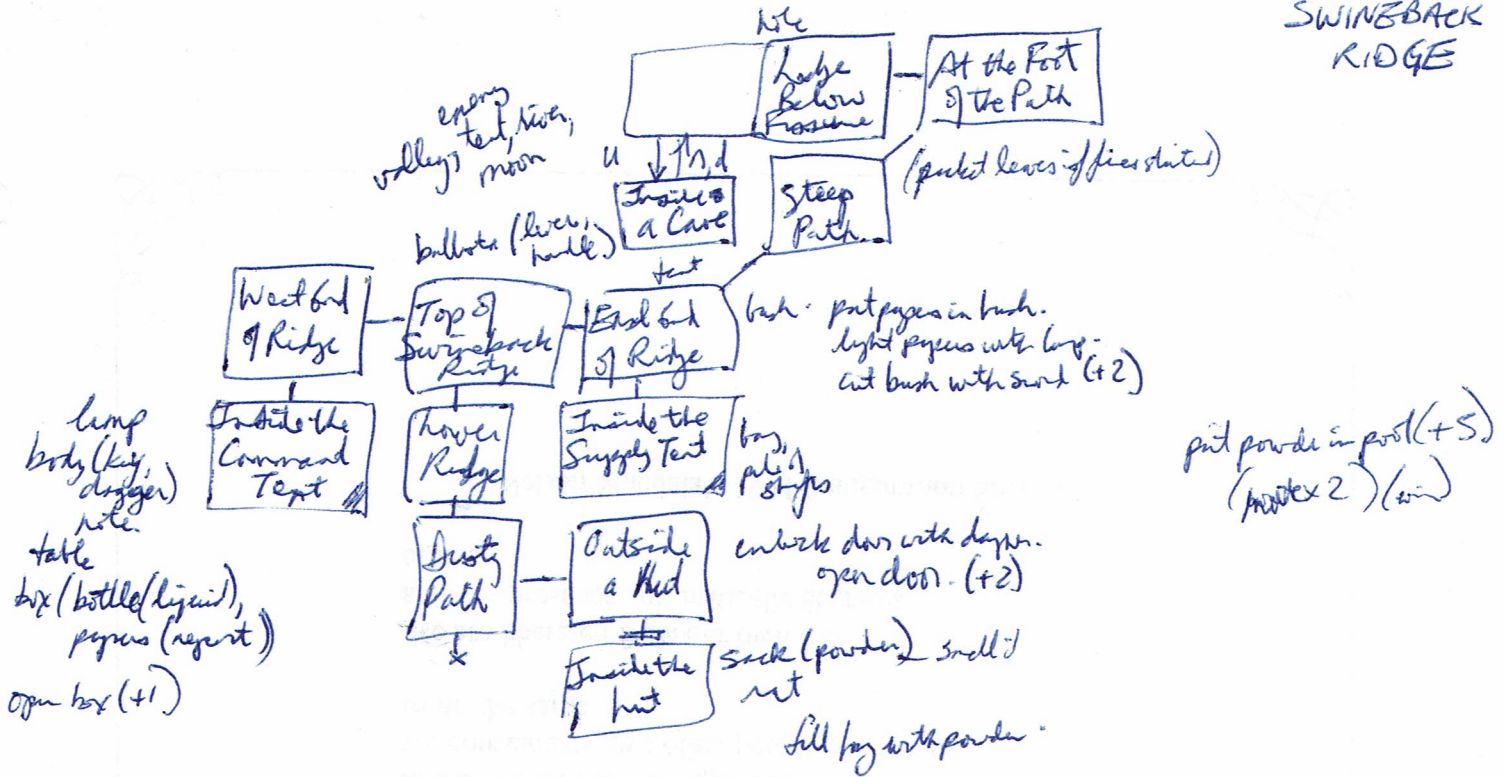

SWINEBACK RIDGE

load ballista, work shaft - pour liquid on shaft - turn handle - light shaft with lamp - pull lever (+5)

tasks for Mod 3.