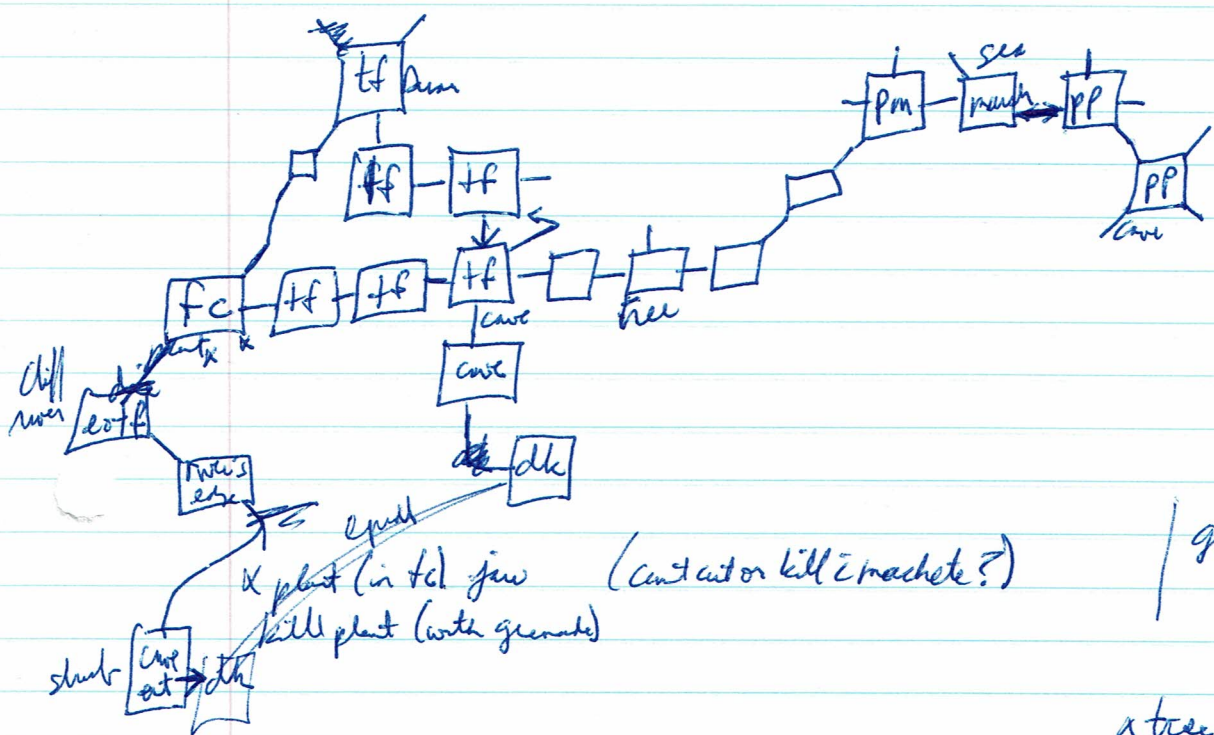

"The air is filled with strange plant smells."

7:33p - 8p

TERRIBLE
LIZARDS
terrible. gam
V.O. 01
Alan + Fan mend

work for Dino ~~world~~ (get egg) moral Dino hard
(pick in Bot)

[tragedy forest] "Pithec" NE, SW, S *norris* Duan, Black Bot (out of juice), Duan *ring knife*
Duan has laser machete i {construct, machete, grenade}
can't distinguish Bot from Black Bot. (need DNA samples from T Rex, Triceratops,
Pachycephalosaurus, Pteranodons) Inuitly help (written for 7 year old)
Duan has stuff, refer to island (Bot follows y) Bot jets. (sigh)
~~s → ttt~~

kill plant (in tal jaw) (can't cut or kill i machete?)
kill plant (with grenade)

give machete to Duan
(get Duan's laser stuff.
~~Duan~~ laser.
Bot's power dies.)

a tree, a brook, a goo
(trying)
take goo (cute gloves)

PM = Prehistoric meadows
PP = " plain