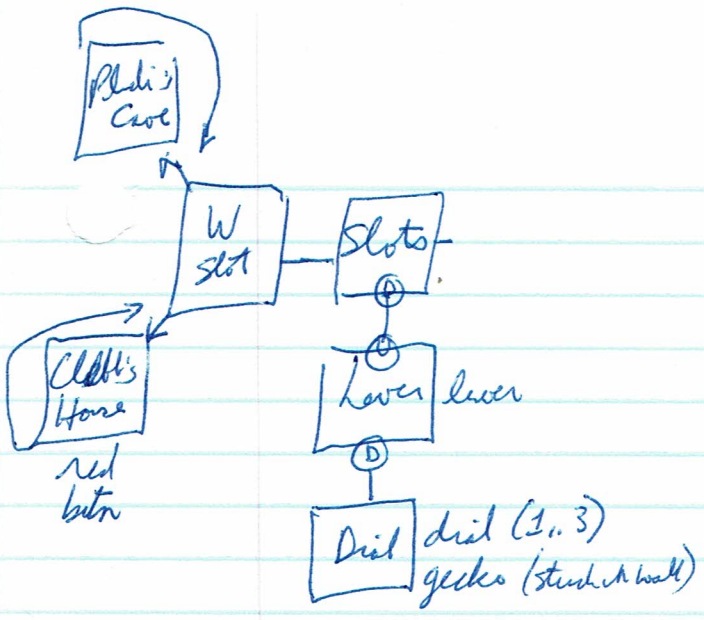

THIS IS  
THE TOASTER  
mcp-toast.gam

COMMANDS / ABOUT / HELP

~~Cleft~~, The Carbhydrate Pirate  
Cleft (5 eyes, steel ears, floating hat, amulet, fat, want behind)

~~Cleft~~  
Os (longsword, clearing)  
- carries a square

Phidi (staff of life)  
- summons daughter Kelci

- ask Phidi for staff (maybe if you gave me a square)
- ask Cleft for amulet (wants staff of life)
- ask Os for square (sure. Gives it)
- give square to Phidi
- ask Phidi for staff
- give staff to Cleft
- ask Cleft for amulet
- (hear Bent Knell, Now give Os that amulet)
- amulet makes you fast + fat
- give amulet to Os
- he will wrestle & the Deity Phid