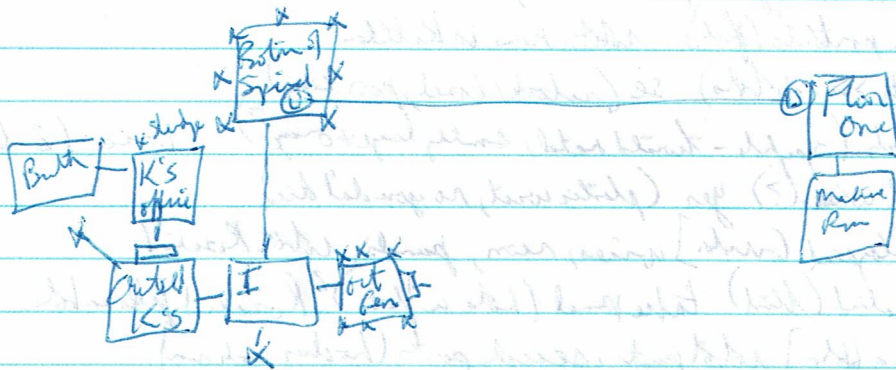

x computer (recessed scanner, large switch PERSONAL DETECTION DISPENSARIAT)

W [by Andrew] button out of reach & embedded

photos

Hilroy

put am in credible scenes
 CCCR pull switch. touch scanner (broad) x broad (Press for detector)
 push broad. (! ERROR - PERSONAL WITHIN BEAST RADIUS!)
 x oblong (broad, red light) put am in scenes (list of names)
 x screen (list: Jack, Jerry, Jeremy, Josephine, Julia, John)
 turn am. (Jerry) turn am (Jerry) take am (PERSONAL... SCENE)
 z* Victoria enters c lobby c Jerry + per leg, lobby tipped into computer,
 hitch shifts on leg. take leg (Jerry + sledge below, sledge books up)
 lobby (yellow lobby) z* (tentacle takes book)
 push catch c leg. [long Tunnel] (computer hotwired to wall panel)
 z. [Interaktion] Flood wall flock tentacle.
 w to Kinner's, e to General's, N to etc + yr machine, Sts ^{leg} under
 w [Oval Kinner's] retinal scanner, thumb-reader, voice try
 look in scanner, touch reader. say "Sceneries"
 put detector on books (key) drawer (pill bottle, notepad)
 eat pills (crystal French) x notepad (The password is dog)
 z* x notepad (Chyati)

[Outside berand's] curtains, sofas, slot machine
look behind curtains (floor waxes, metal rod c plate)
x rod ("Cosmetic") scotch, 4' pole, round plate

x machine (clearness 1-berand, 2-Rumer, & Taylor, 3-dt group, ... 12-Zak)
touch panel - Plasma virus-rejection complete, Virus tests on robots complete.
250% growth (Taylor has details), COSTA and LOSS REPORTED.