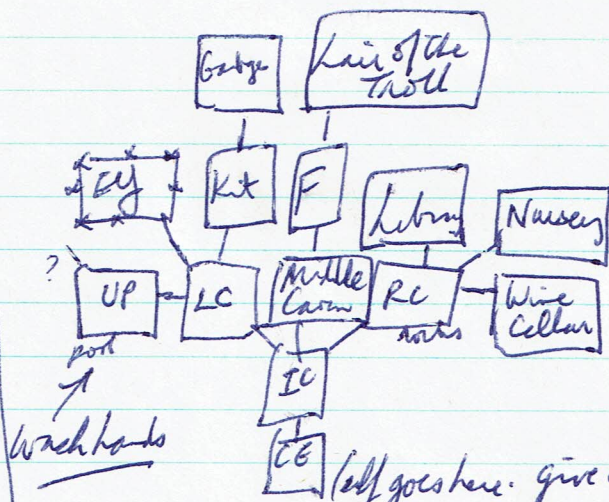

search bones (library card) open oven (chimney) eat chimera (poisonous?)

close dumbwater. lower dumbwater. open dumbwater. (see ~~shaft~~ tunnel N on other side of the shaft). N [Garbage Room] garbage, flyer for Ogrecon. (geek)

(ask elf abt Ogrecon). // [Right Cavern] search bottles (elfin wine bottle; dwarf wine bottle)

ne of LC → [Baby Troll Nursery Daycare Imboree] sandbox, drawings, crystal, wings

by (baby troll, bucket, shovel) teeny tiny ogre. (ash ogre abt X). give flyer to ogre.

(Sclerite). take shovel. dig sand with shovel. take marker. Σ i hunt 10

show card to librarian. (she leaves) / in with elf (while holding teeny tiny) (+S, he leaves)

/ throw baby at web. N. [Middle Cavern] drop step ladder. N [Rogier]

dwarf, table, magazine door N. unlock door with key. N (one way) troll.

get elf platform (+S)

switch ale + wine
in glass, then
give elfin bottle to elf
@ CE (+S pt. his out
water on elf (+S)
take elf.

throw elf at web (+S)