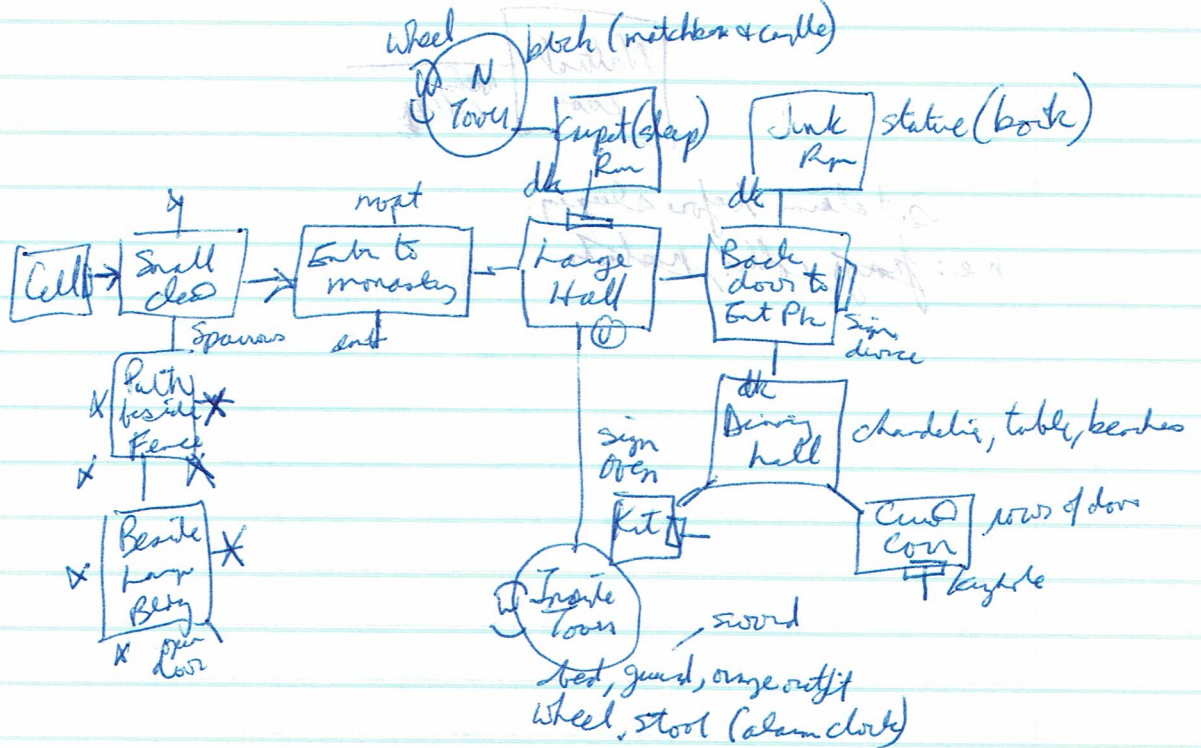

UNNKULIA X
(unx. gar)

6:45-

i {dress}

you: Joan Fleasmont
info

best
unberd
chick
doubleclick
strong

grating, knife, chain, door handle
rope (loop near elbow)

relax. ~~take~~ take rope. stand on chair.
stick rope to knife. stand. tie rope to door handle

need badge for patch guard
device - alarm system (back side has wires) wires (blk & blue)
I under bed - acid (one side is sharp)
turn wheel to lower drawbridge

"Well of light", jumped in (explosion), cloak ports
plate & wire attached to statue "FI711-232"
untie wire (can unberd)
move junk - inscription (sword? + look it. S.O.K.)
sign in kit "Egg Stone - Unearth prohibited! (1/5" wide slot)
move over, opening painted on floor!

X Anus...
(...)

2003

{...}

...
(...)

...

...
...
...

...
...

Natural
Case